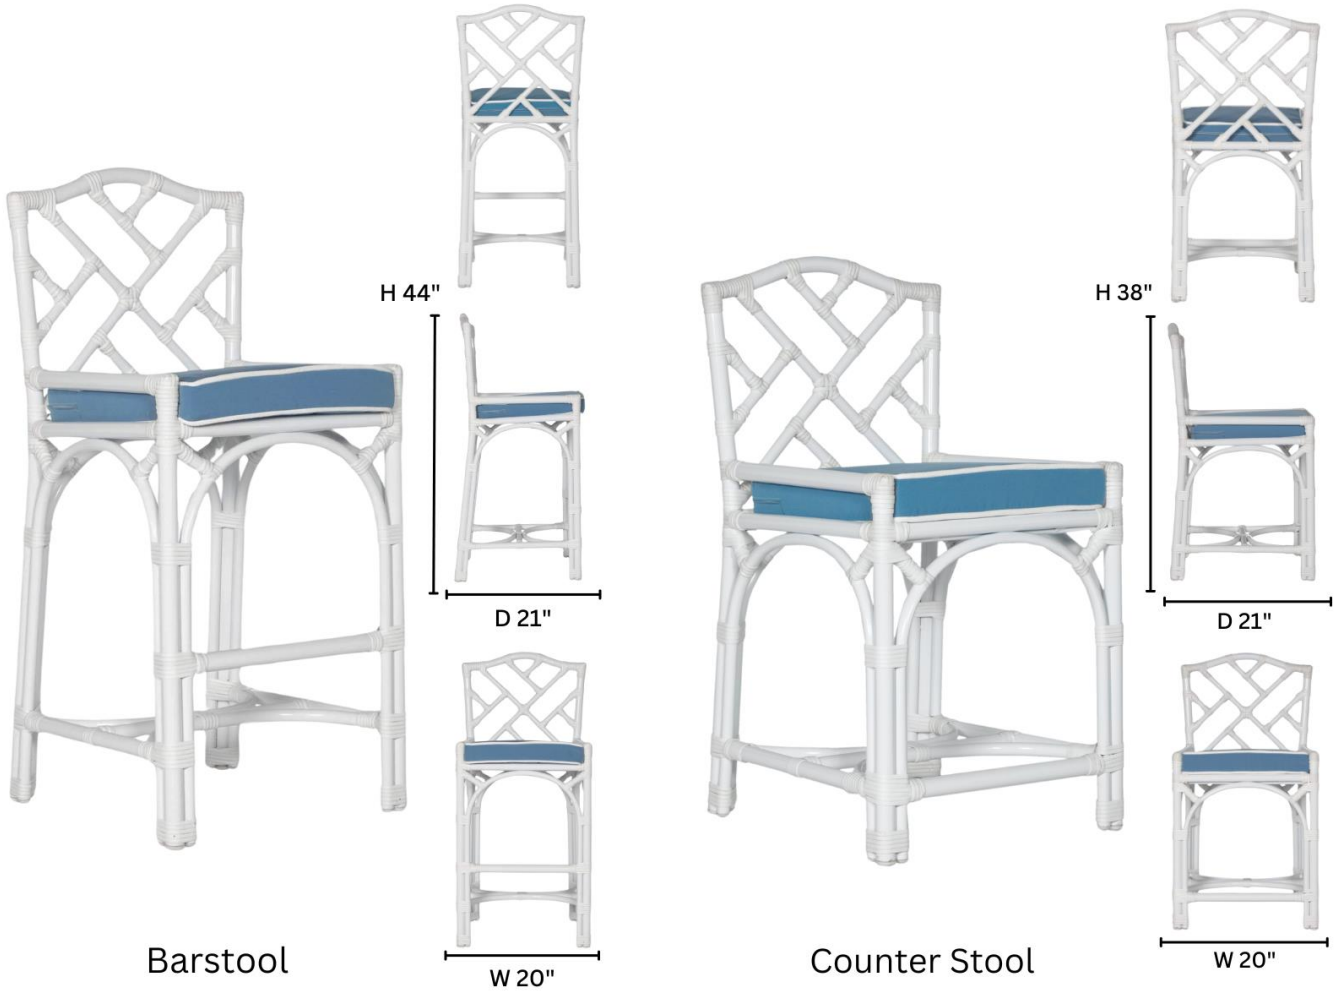

www.DavidFrancisFurniture.com

AW8086 CHIPPENDALE OUTDOOR STOOL

DIMENSIONS

Barstool: AW8086-BS
W20" x D20" x H44"
Seat Deck: W17.5" x D17" x H27.5"
Finished Seat Height: 30.5"

Counter Stool: AW8086-CS
W20" x D20" x H38"
Seat Deck: W17.5" x D17.5" x H21.5"
Finished Seat Height: 24.5

PRODUCT INFORMATION

Powder-coated aluminum frame
UV-resistant wraps over welds
Suitable for contract

CUSTOMIZATION OPTIONS

Frame available in White, as shown
Graded-in performance
Sunbrella fabric available
COM