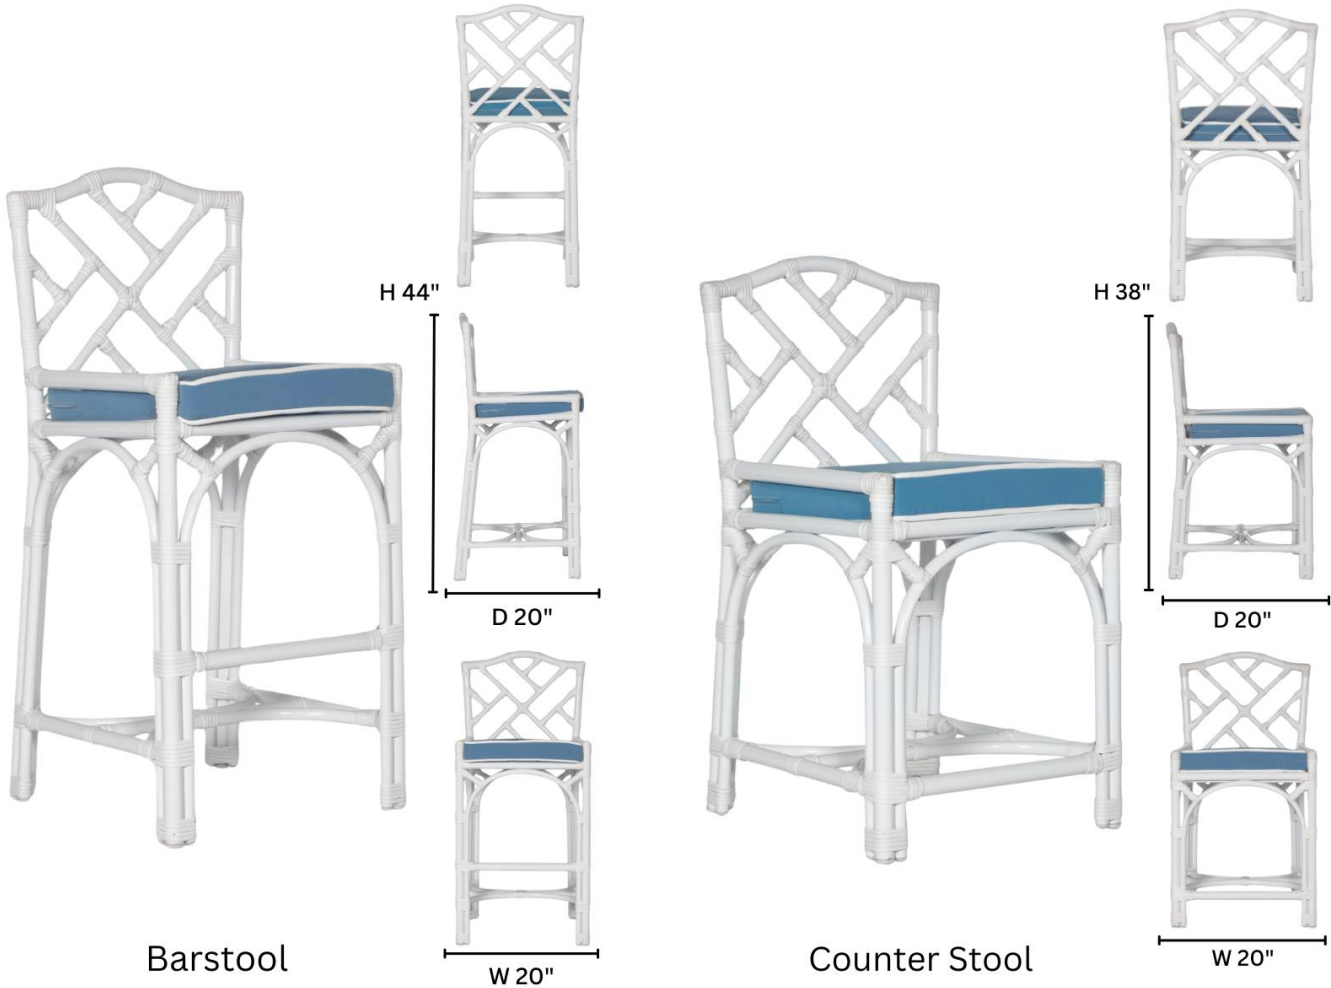

### AW8086 CHIPPENDALE OUTDOOR STOOL

#### DIMENSIONS

**Barstool: AW8086-BS**

W20" x D20" x H44"

Seat Deck: W17.5" x D17.5" x H27.5"

Finished Seat Height: 30.5"

**Counter Stool: AW8086-CS**

W20" x D20" x H38"

Seat Deck: W17.5" x D17.5" x H21.5"

Finished Seat Height: 24.5