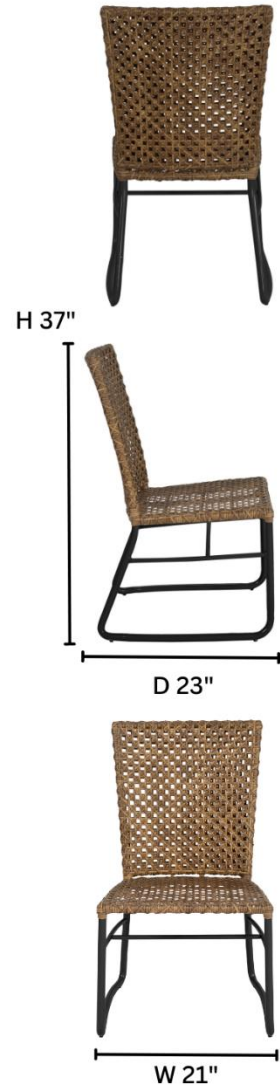

www.DavidFrancisFurniture.com

AW8025 BAY SIDE CHAIR

DIMENSIONS

W21" x D23" x H37"
Seat Deck: W21" x D18.5" x H17.5"

PRODUCT INFORMATION

Weather resistant fiber over powder-coated aluminum frame
No cushions needed
Suitable for contract

CUSTOMIZATION OPTIONS

Frame available in Toffee, as shown
Legs available in Toffee or Black