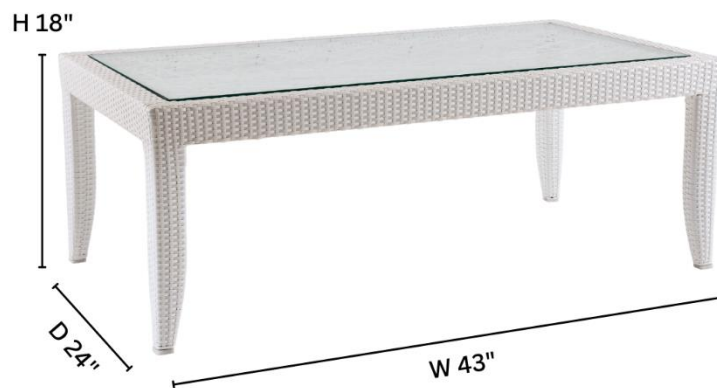

www.DavidFrancisFurniture.com

AW7033-CFT MYKONOS COFFEE TABLE

DIMENSIONS

W43" x D24" x H18"

PRODUCT INFORMATION

Woven Viro fiber over
powder-coated aluminum frame
1/4" clear, tempered glass included
Woven pattern under glass top
Suitable for contract

CUSTOMIZATION OPTIONS

Frame available in White, as shown