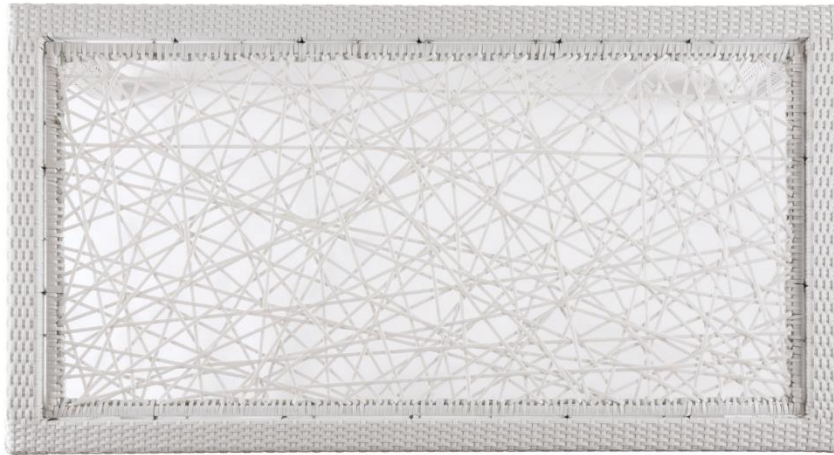

www.DavidFrancisFurniture.com

AW7033-CFT MYKONOS COFFEE TABLE

DIMENSIONS

W43" x D24" x H18"

PRODUCT INFORMATION

Woven Viro fiber over
powder-coated aluminum frame
1/4" clear, tempered glass included
Woven pattern under glass top
Suitable for contract

CUSTOMIZATION OPTIONS

Frame available in White, as shown