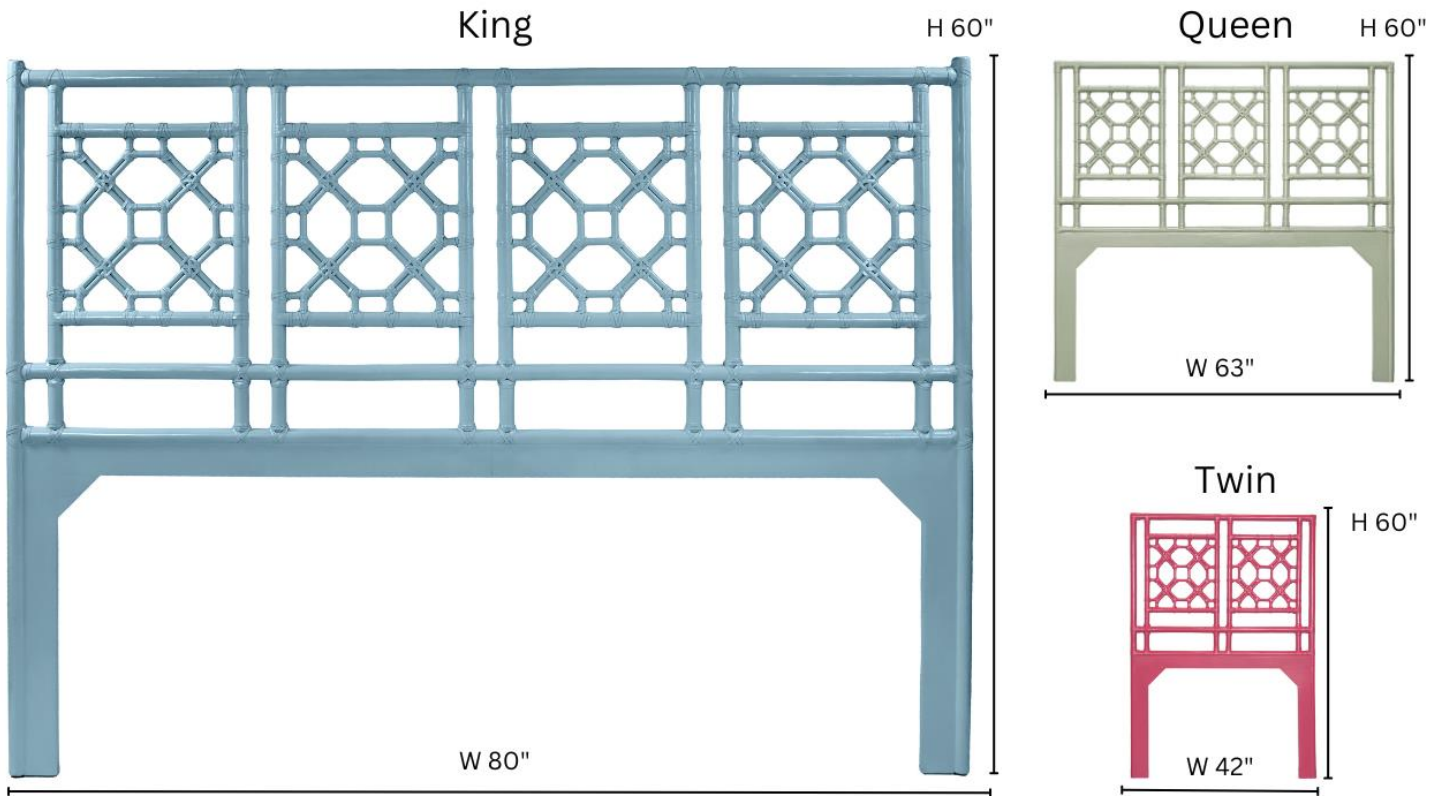

www.DavidFrancisFurniture.com

B4020 LATTICE BACK HEADBOARD

DIMENSIONS

B4020-K King: W80" x H60"

B4020-Q Queen: W63" x H60"

B4020-DBL Double*: W58 x H60"

B4020-T Twin: W42" x H60"

Floor to bottom of first rattan pole: 28.25"