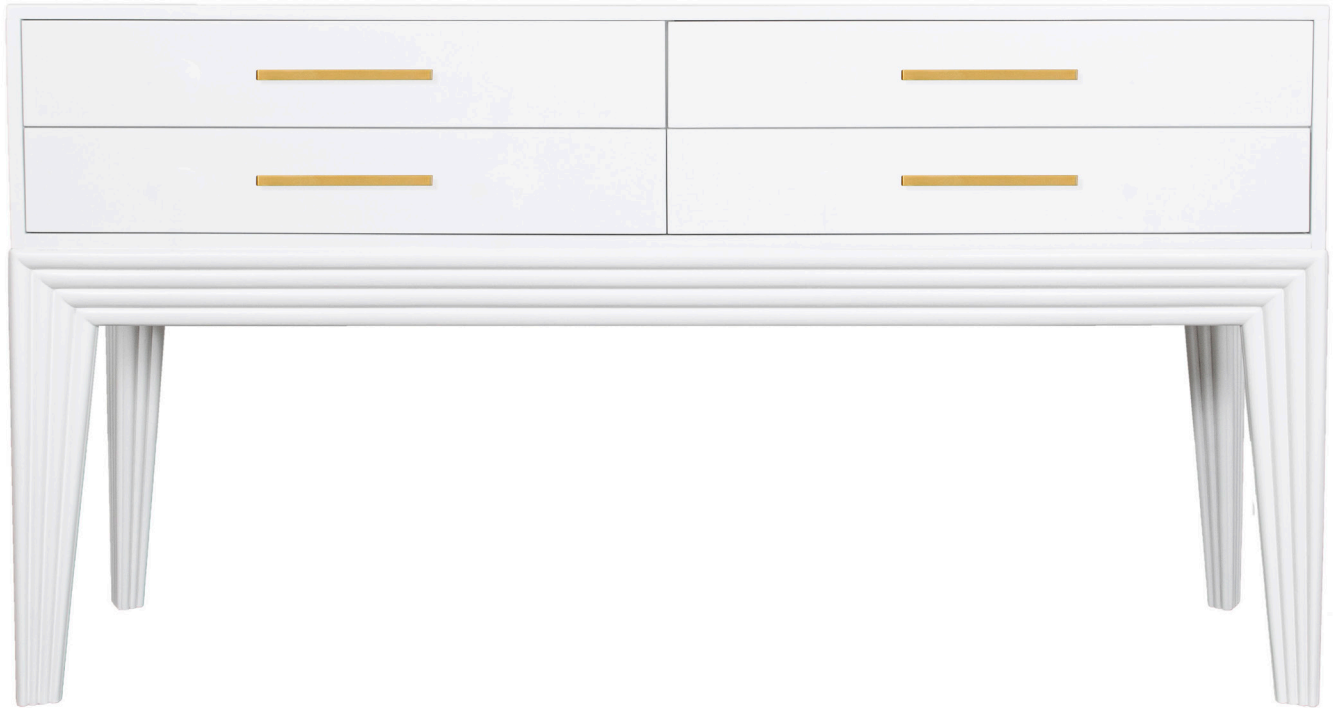

www.DavidFrancisFurniture.com

L4300-CON BARCELONA CONSOLE TABLE

DIMENSIONS

Overall Dimensions:
W65" x D20" x H35"

Interior Drawer Dimensions:
W29.5" x D15.25" x H3.75"

PRODUCT INFORMATION

Wood frame
Carved hardwood pole designed
legs and lower framing

Four drawers
Full extension metal drawer glides
Suitable for contract

**This item is not intended for
clothing storage**
Anti-tip kit included

CUSTOMIZATION OPTIONS

Any finish available
Metal hardware options available
or, send us your own hardware