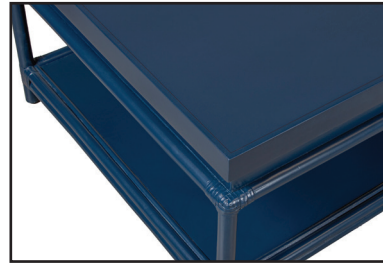

www.DavidFrancisFurniture.com

L3705-CFT LINCOLN COFFEE TABLE

DIMENSIONS

W48" x D30" x H18"

PRODUCT INFORMATION

Wood and rattan frame
Rawhide bindings