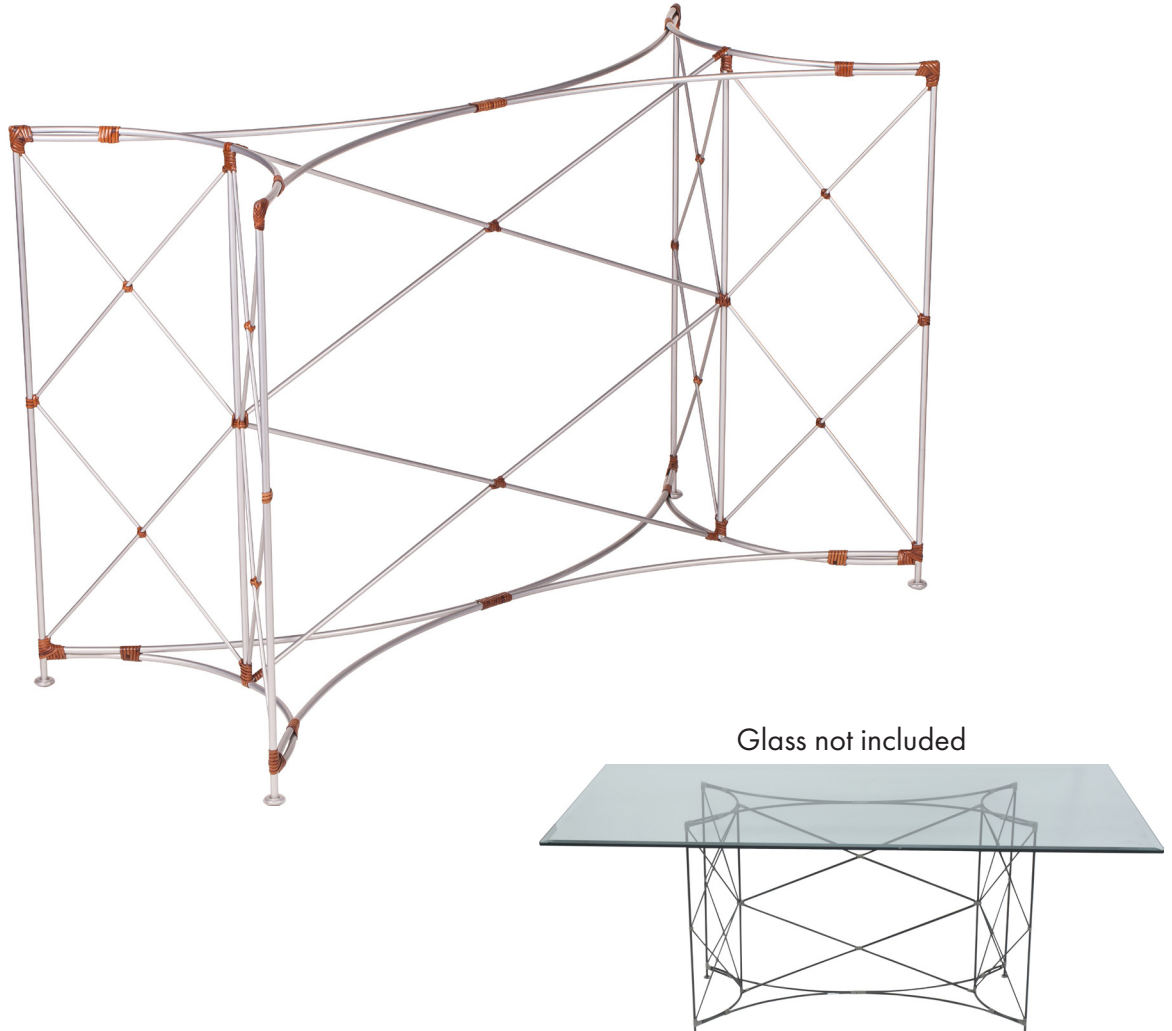

www.DavidFrancisFurniture.com

D2063-TB ORIGAMI TABLE BASE

DIMENSIONS

W20" X D43.5" x H29"
Recommended Glass:
W42" x D72"

PRODUCT INFORMATION

Powder-coated steel frame
Woven cane over steel joints

CUSTOMIZATION OPTIONS

Available in:
Pecan + Brushed Silver legs
Rubbed Grey + Black legs