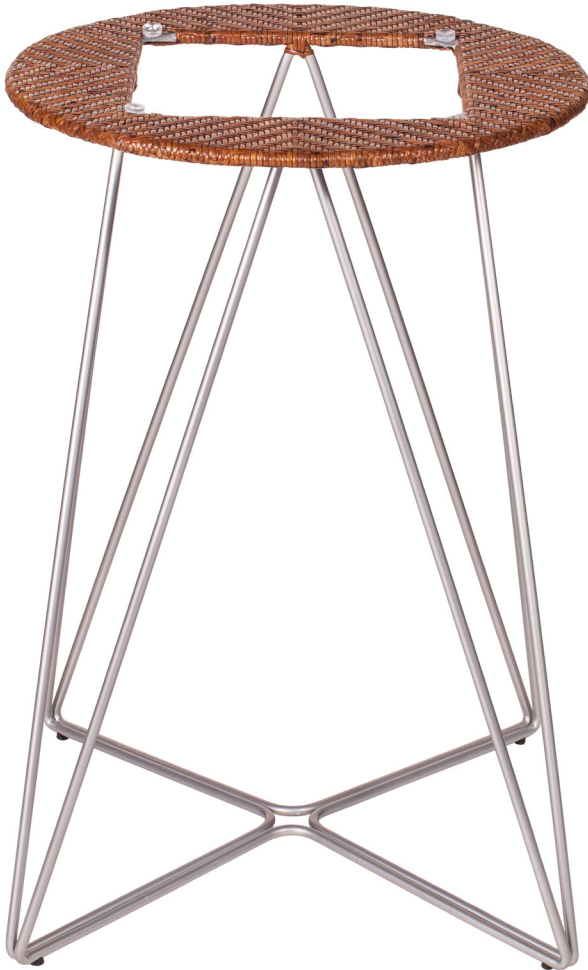

## D2053-TB NARA TABLE BASE

### DIMENSIONS

Diameter: top 20" bottom 27.5"  
Height: 29"  
Recommended Glass: 48" round

### PRODUCT INFORMATION

Powder-coated steel frame  
Woven cane in herringbone pattern

### CUSTOMIZATION OPTIONS

Available in:  
Pecan + Brushed Silver legs  
Rubbed Grey + Black legs