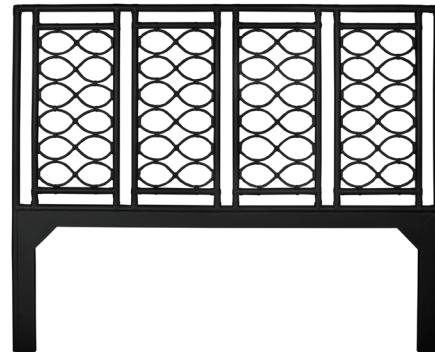

www.DavidFrancisFurniture.com

Twin - 2 panels

Queen - 3 panels

King - 4 panels

B5080 INFINITY HEADBOARD

DIMENSIONS

- B4030-K** King: W80" x H64"
- B4030-Q** Queen: W63" x H64"
- B4030-DBL** Double*: W54" x H64"
- B4030-T** Twin: W42" x H64"

PRODUCT INFORMATION

Rattan + wood frame
 Rawhide bindings
 Suitable for contract
 *Double size available by special order. Call for lead time. Double - 2 panels

CUSTOMIZATION OPTIONS

Any finish available