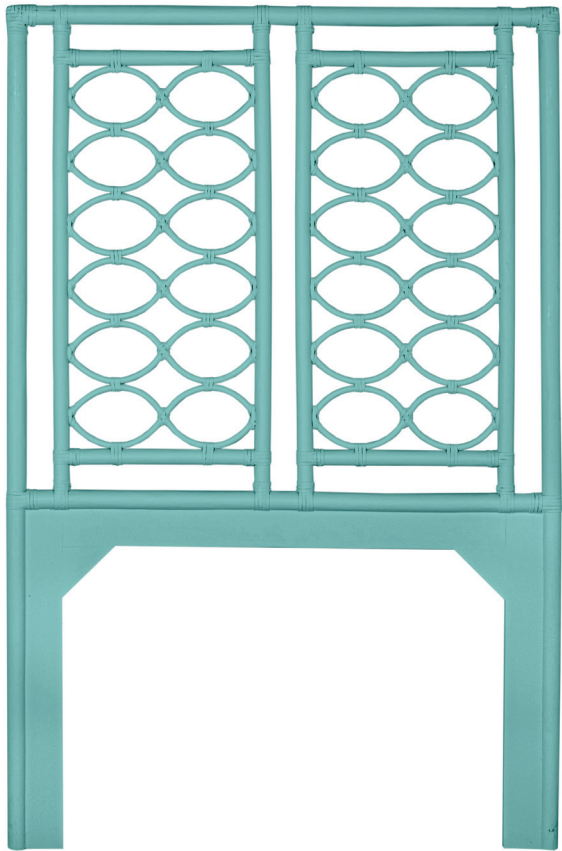

www.DavidFrancisFurniture.com

Twin - 2 panels

Queen - 3 panels

King - 4 panels

B5080 INFINITY HEADBOARD

DIMENSIONS

- B4030-K** King: W80" x H64"
- B4030-Q** Queen: W63" x H64"
- B4030-DBL** Double*: W54" x H64"
- B4030-T** Twin: W42" x H64"

PRODUCT INFORMATION

Rattan + wood frame
 Rawhide bindings
 Suitable for contract
 *Double size available by special order. Call for lead time. Double - 2 panels

CUSTOMIZATION OPTIONS

Any finish available