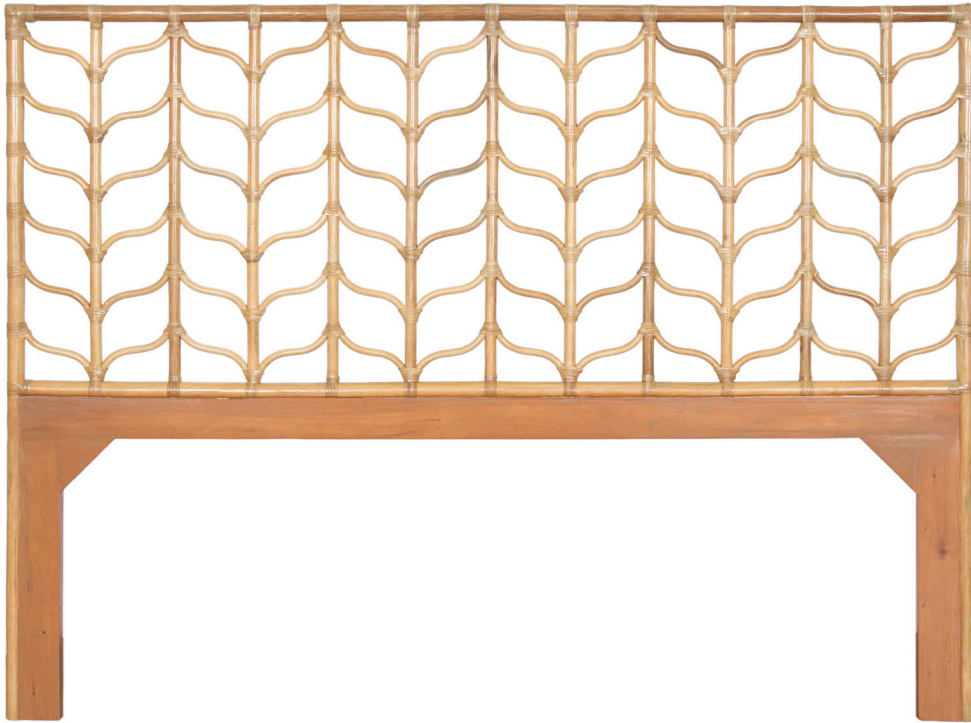

www.DavidFrancisFurniture.com

King

Queen

Twin

B5050 IVY HEADBOARD

DIMENSIONS

B5050-K King: W80" x H60"

B5050-Q Queen: W64" x H60"

B5050-T Twin: W42" x H60"

floor to bottom of first rattan pole: 27"

PRODUCT INFORMATION

Rattan Frame

Rawhide Bindings

Suitable for contract

* California King & Double sizes available by special order. Call for lead time.