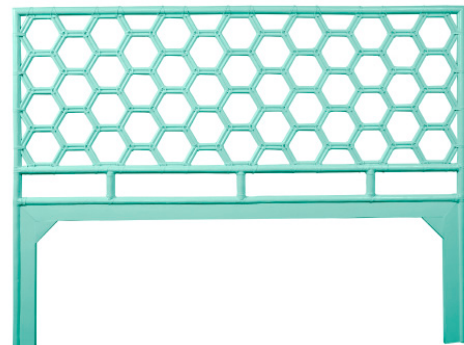

www.DavidFrancisFurniture.com

Twin

Queen

King

B4200 HONEYCOMB HEADBOARD

DIMENSIONS

B4200-K King: W80" x H60"

B4200-Q Queen: W63" x H60"

B4200-DBL Double*: W54" x H60"

B4200-T Twin: W42" x H60"

PRODUCT INFORMATION

Rattan + wood frame

Rawhide bindings

Suitable for contract

*Double size available by special order. Call for lead time.

CUSTOMIZATION OPTIONS