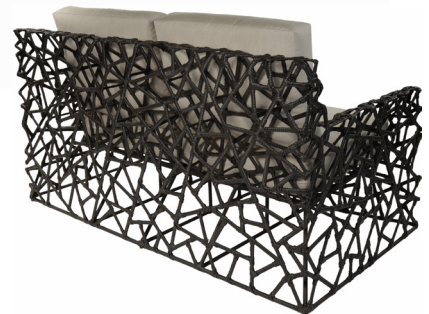

www.DavidFrancisFurniture.com

AW9601-L CAPTIVA LOVESEAT

DIMENSIONS

W63"x D34"x H32.5"
Seat Deck: W51"x D24"x H12.5"
Finished Seat Height: 16.5"

PRODUCT INFORMATION

Woven Viro fiber over powder-coated aluminum frame
Suitable for contract

CUSTOMIZATION OPTIONS

Frame in Java, as shown
Graded-in performance Sunbrella fabric available
COM

COM Requirement: 8 yards