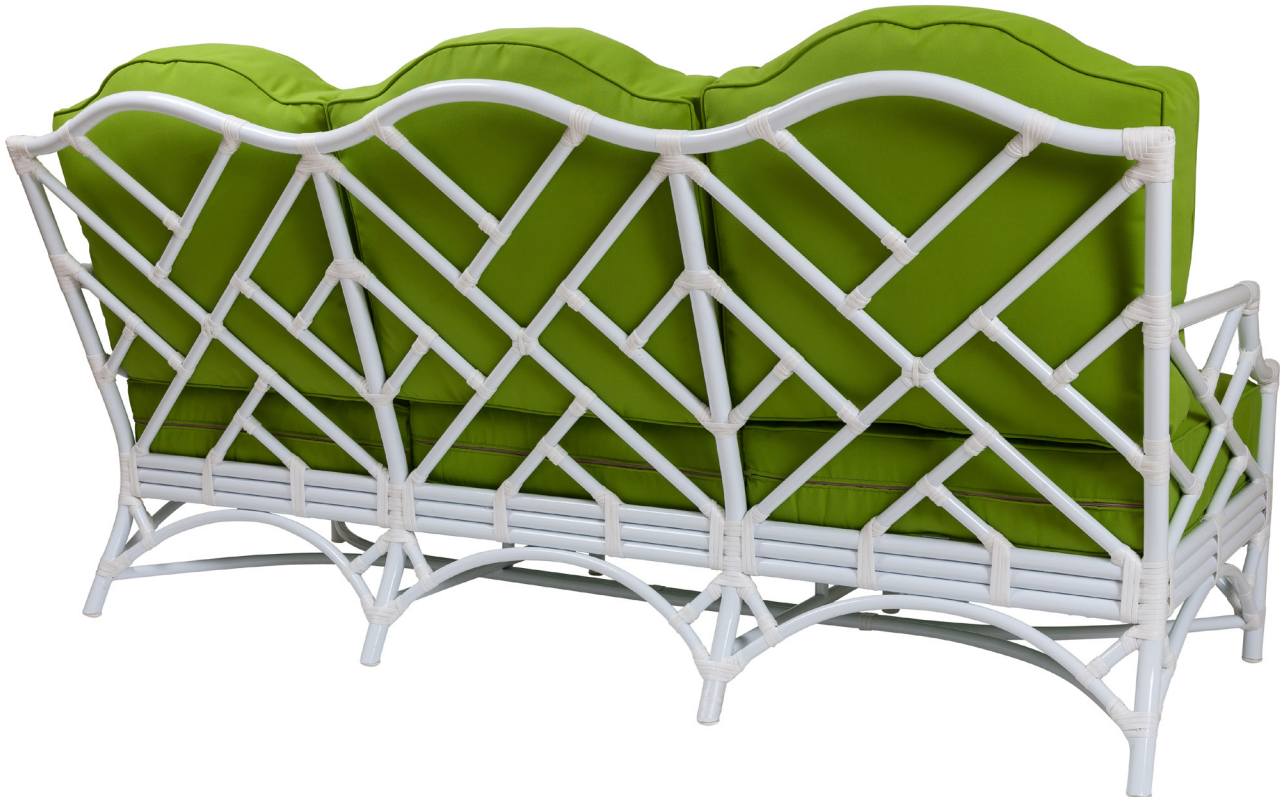

## AW8082-S CHIPPENDALE OUTDOOR SOFA

### DIMENSIONS

W78" x D35" x H37"  
Seat Deck: W75" x D26" x H12"  
Arm Height: 25"

### CUSTOMIZATION OPTIONS

Frame available in White, as shown  
Graded-in performance  
Sunbrella fabric available  
COM

COM Requirement: 9 yards