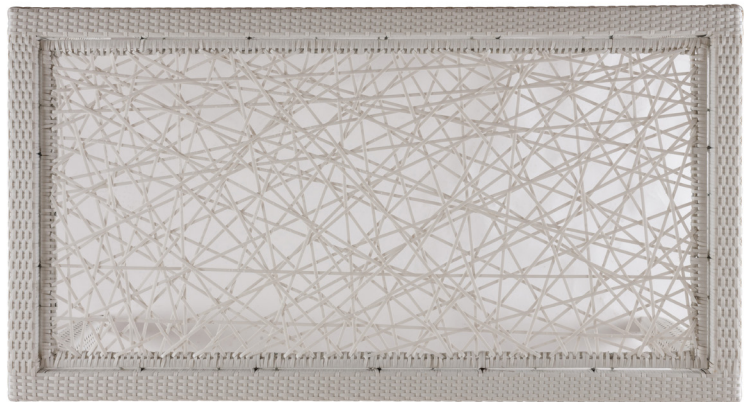

www.DavidFrancisFurniture.com

AW7033-CFT MYKONOS COFFEE TABLE

DIMENSIONS

W43" x D24" x H18"

PRODUCT INFORMATION

Woven Viro fiber over
powder-coated aluminum frame
1/4" clear, tempered glass included
Woven pattern under glass top
Suitable for contract

CUSTOMIZATION OPTIONS

Frame available in White, as shown