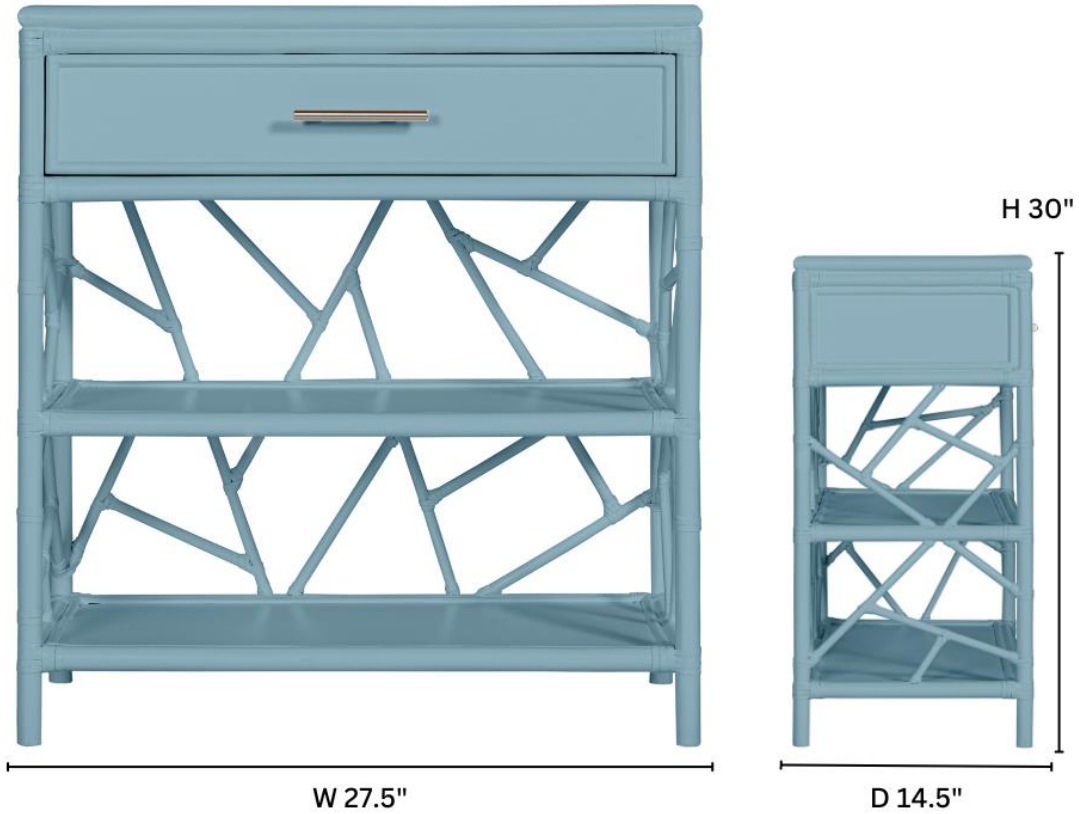

www.DavidFrancisFurniture.com

L7070 TIFFANY END TABLE

DIMENSIONS

Overall Dimensions:
W27.5" x D14.5" x H30"

Interior Drawer Dimensions:
W23.75" x D11.5" x H3.5"

Drawer Weight Capacity: 25 lbs.

Shelf height: 8.5"

PRODUCT INFORMATION

Rattan frame
Rawhide bindings
One drawer, two shelves
metal drawer glides
Suitable for contract
This item is not intended for clothing storage
Anti-tip kit included

CUSTOMIZATION OPTIONS