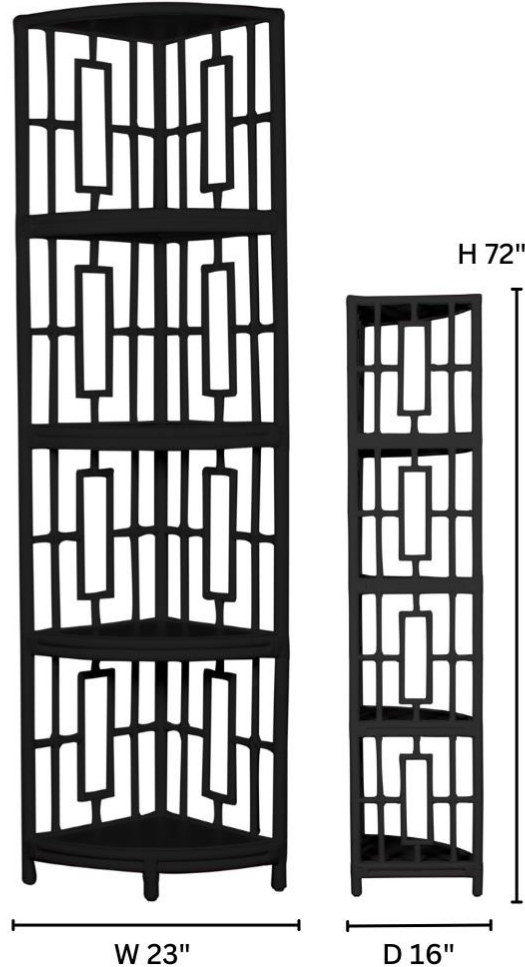

## L7060 TRINITY ÉTAGÈRE

### DIMENSIONS

W23" x D16" x H72"

Shelf Height: 15"

Shelf weight capacity:  
30 lbs.