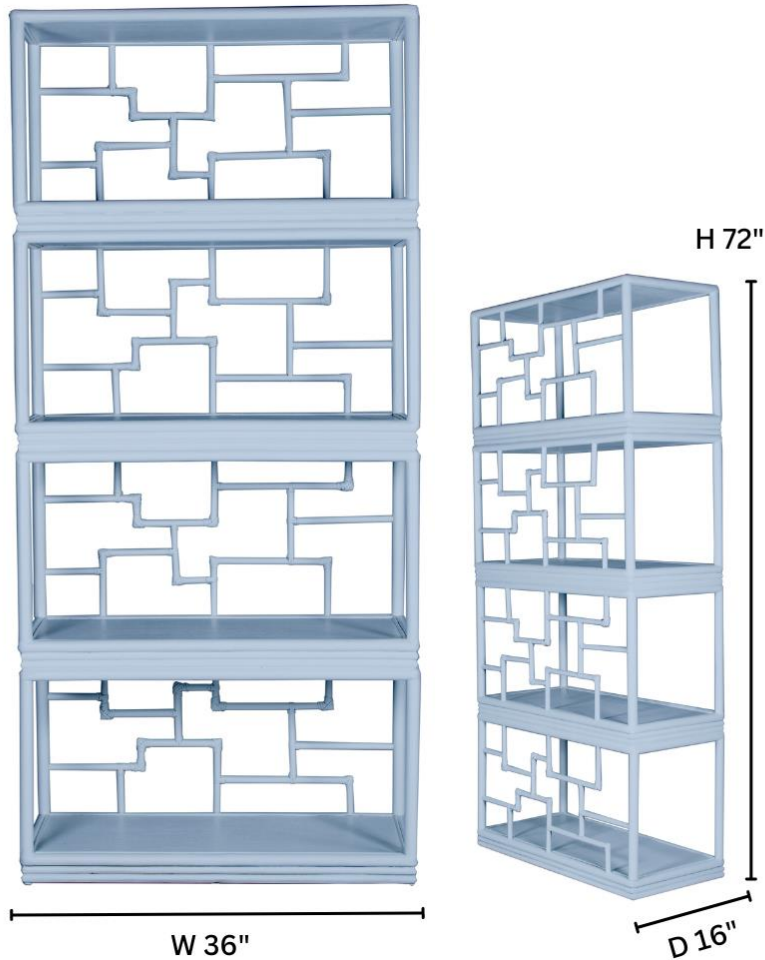

## L6087 TIBET ÉTAGÈRE

### DIMENSIONS

W36" x D16" x H72"

Shelf Height: 15"

Shelf weight capacity: 40 lbs.

### PRODUCT INFORMATION

Rattan + wood frame

Rawhide bindings

Four Shelves

Suitable for contract

**This item is not intended for clothing storage**

**Anti-tip kit included**