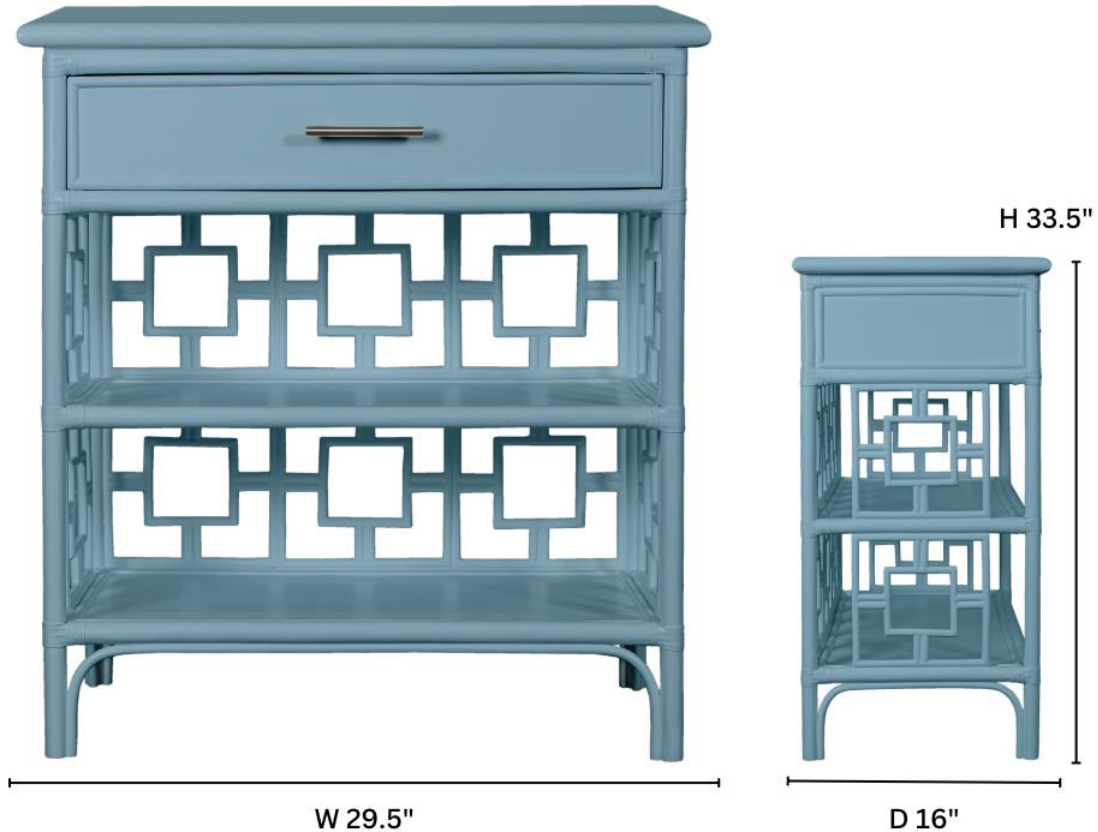

www.DavidFrancisFurniture.com

L6050 SOBE END TABLE

DIMENSIONS

Overall Dimensions:
W29.5" x D16" x H33.5"

Interior Drawer Dimensions:
W23" x D11" x H3.5"

Drawer Weight Capacity: 25 lbs.

Shelf height: 8.5"

PRODUCT INFORMATION

Rattan frame
Rawhide bindings
One drawer, two shelves
metal drawer glides
Suitable for contract
This item is not intended for clothing storage
Anti-tip kit included

CUSTOMIZATION OPTIONS

Any finish available
Rattan* and metal hardware options available