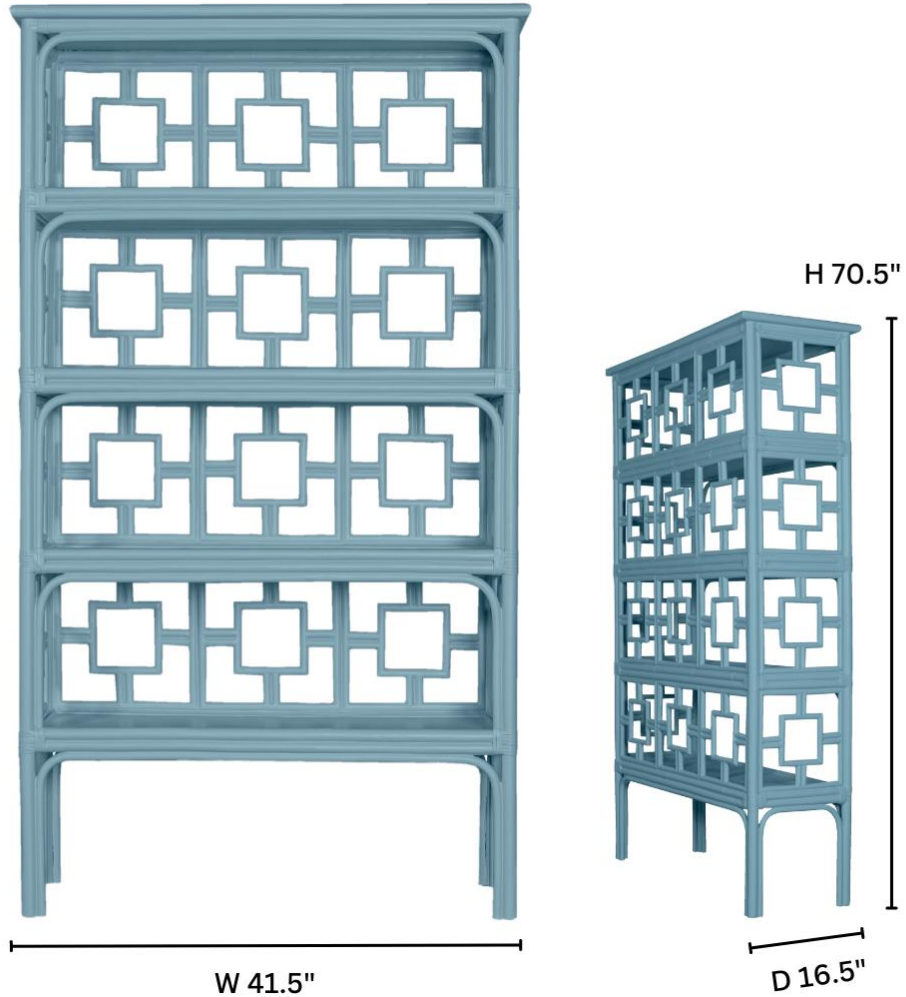

www.DavidFrancisFurniture.com

L6020 SOBE ÉTAGÈRE

DIMENSIONS

W41.5" x D16.5" x H70.5"

Shelf Height: 12"

Shelf weight capacity:
40 lbs.

PRODUCT INFORMATION

Rattan + wood frame
Rawhide bindings
Four Shelves
Suitable for contract

**This item is not intended for
clothing storage**
Anti-tip kit included

CUSTOMIZATION OPTIONS

Any finish available