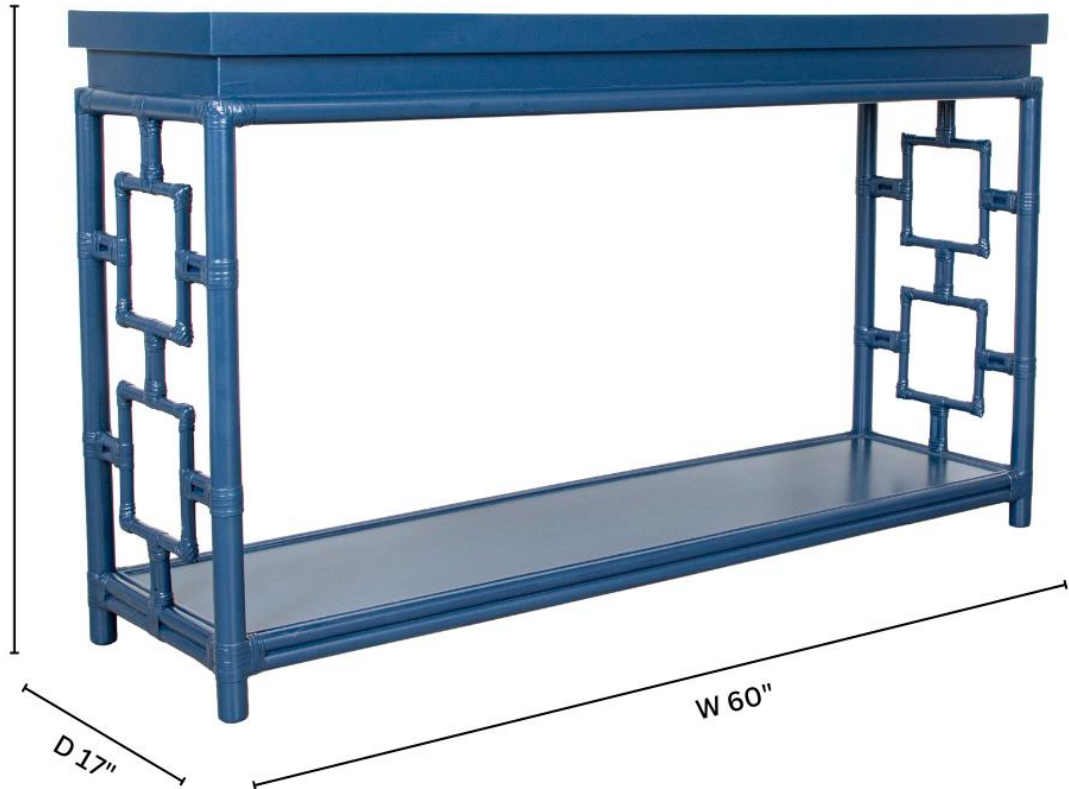

www.DavidFrancisFurniture.com

H 34.5"

L3500 SOBE CONSOLE TABLE

DIMENSIONS

W60" x D17" x H34.5"

Shelf height: 25"

PRODUCT INFORMATION

Rattan frame
Rawhide bindings
Wood top
Solid wood shelf
Suitable for contract