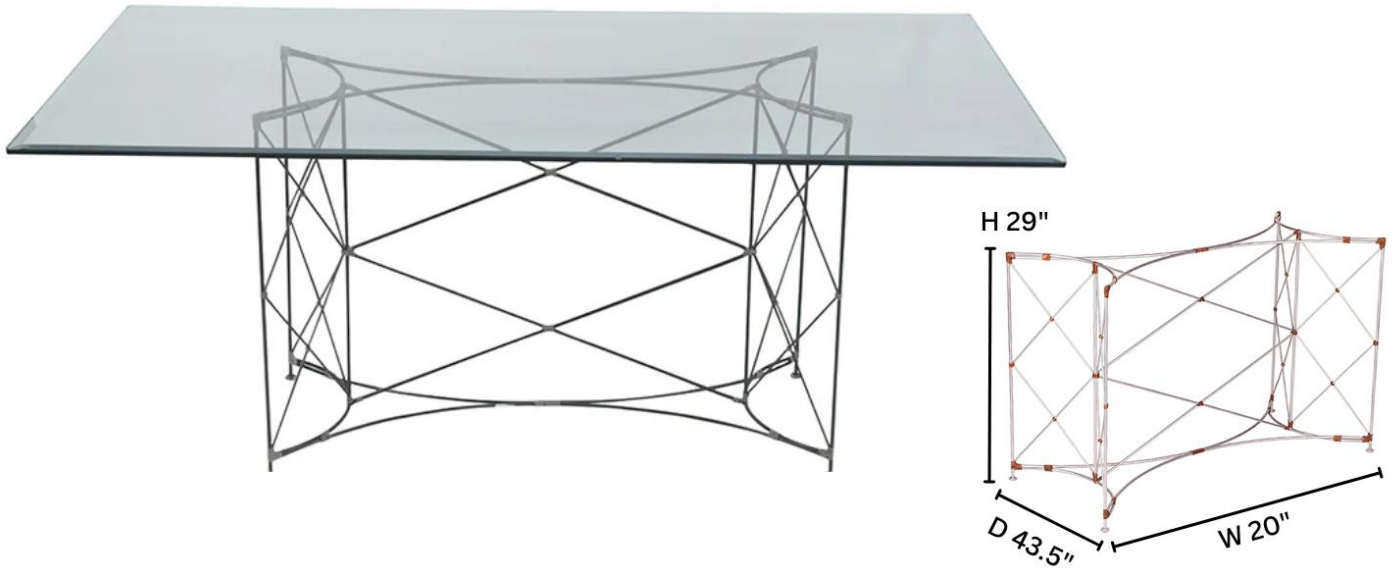

www.DavidFrancisFurniture.com

Glass Not Included

D2063-TB ORIGAMI TABLE BASE

DIMENSIONS

W20" X D43.5" x H29"
Recommended Glass:
W42" x D72"

PRODUCT INFORMATION

Powder-coated steel frame
Woven cane over steel joints

CUSTOMIZATION OPTIONS

Available in:
Pecan + Brushed Silver legs
Rubbed Grey + Black legs