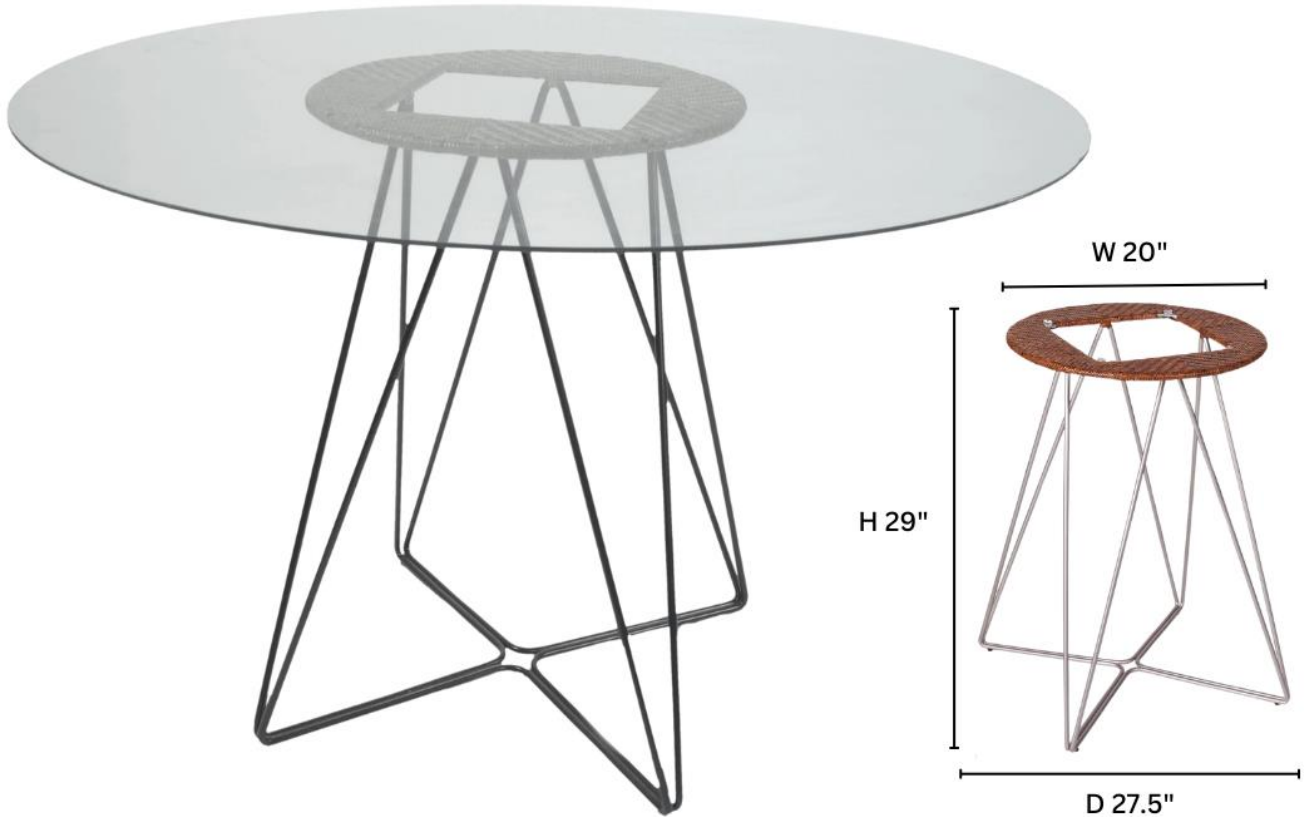

www.DavidFrancisFurniture.com

Glass Not Included

D2053-TB NARA TABLE BASE

DIMENSIONS

Diameter: top 20" bottom 27.5"
Height: 29"
Recommended Glass: 48" round

PRODUCT INFORMATION

Powder-coated steel frame
Woven cane in herringbone pattern

CUSTOMIZATION OPTIONS

Available in:
Pecan + Brushed Silver legs
Rubbed Grey + Black legs