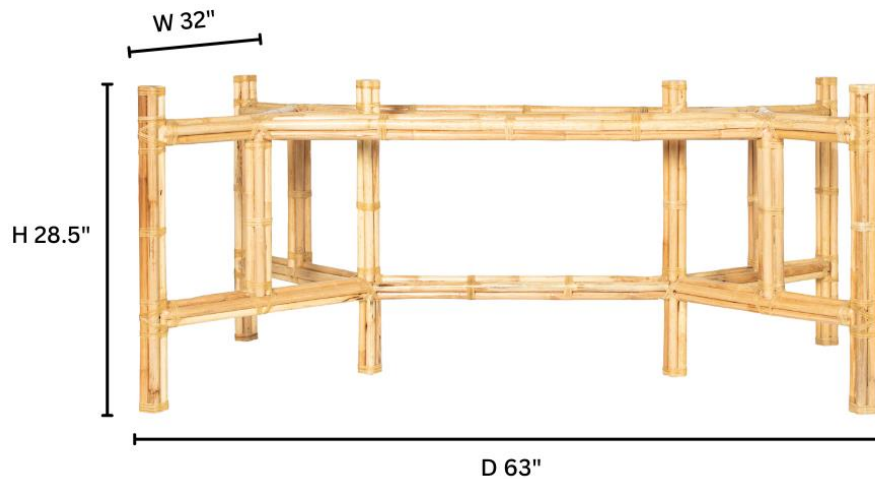

## D1083-TB MEDIUM RECTANGULAR TABLE BASE

### DIMENSIONS

W32" x D63" x H28.5"  
Recommended Glass: 48" x 84"