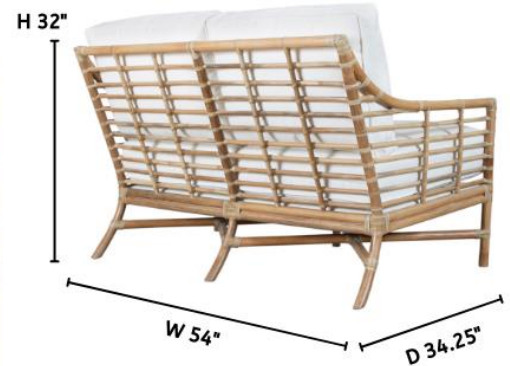

www.DavidFrancisFurniture.com

C0621-L LUNA LOVESEAT

DIMENSIONS

W54" x D34.25" x H32"
Seat Deck: W48" x D25.5" x H12"
Finished Seat Height: 17"
Arm Height: 24.5"

PRODUCT INFORMATION

Rattan frame
Rawhide bindings
Upholstered webbed deck
Suitable for contract

CUSTOMIZATION OPTIONS

Any finish available
Graded-in performance fabrics
COM

COM Requirement: 9 yards

Spring + Down cushion upgrade
available