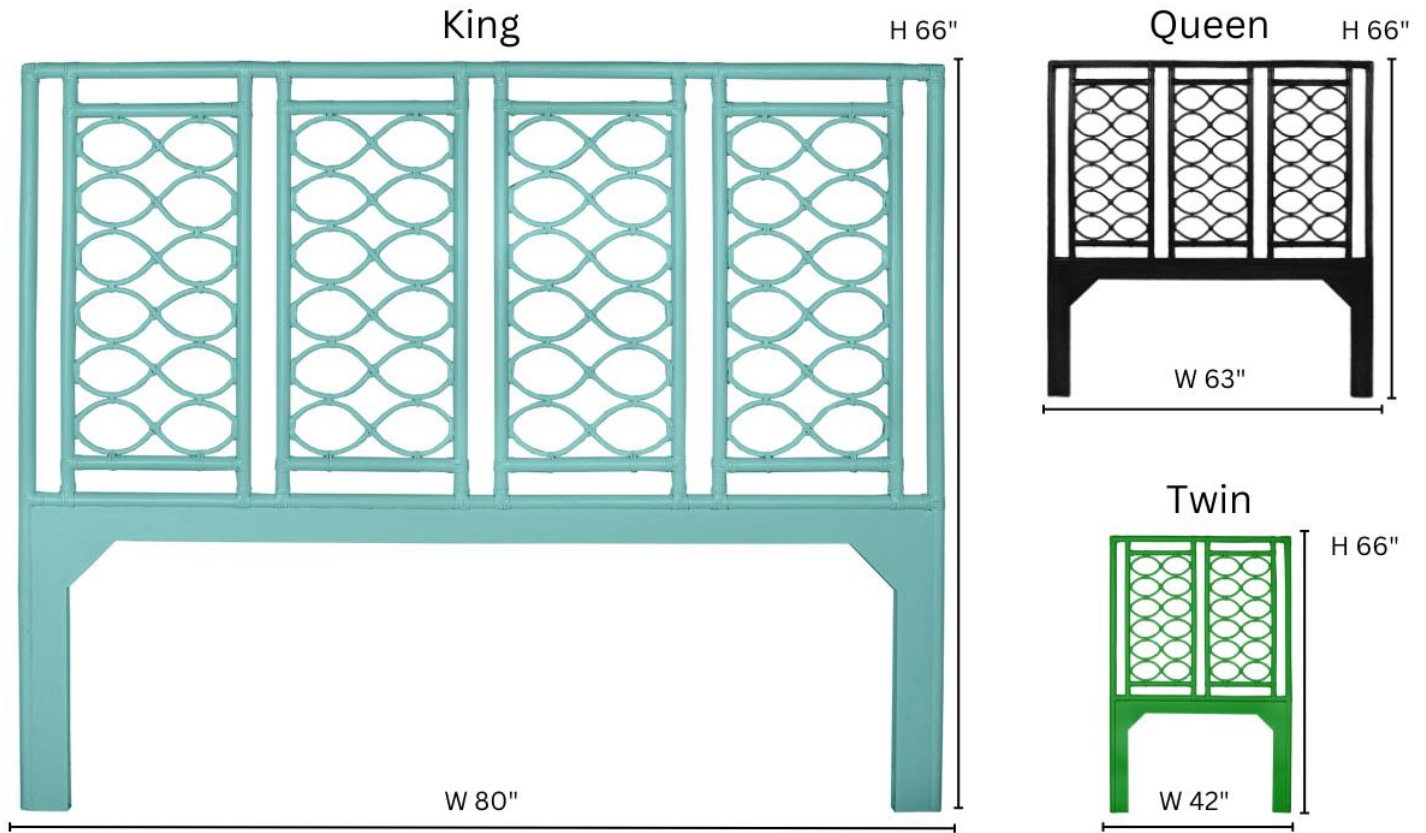

www.DavidFrancisFurniture.com

B5080 INFINITY HEADBOARD

DIMENSIONS

B5080-K King: W80" x H66"

B5080-Q Queen: W63" x H66"

B4080-DBL Double*: W54 x H66"

B5080-T Twin: W42" x H66"

Floor to bottom of first rattan pole: 26.5"

PRODUCT INFORMATION

Rattan + Wood Frame

Rawhide Bindings

Suitable for contract

*Double size available by special order. Call for lead time.

Double – 2 panels

CUSTOMIZATION OPTIONS

Any finish available