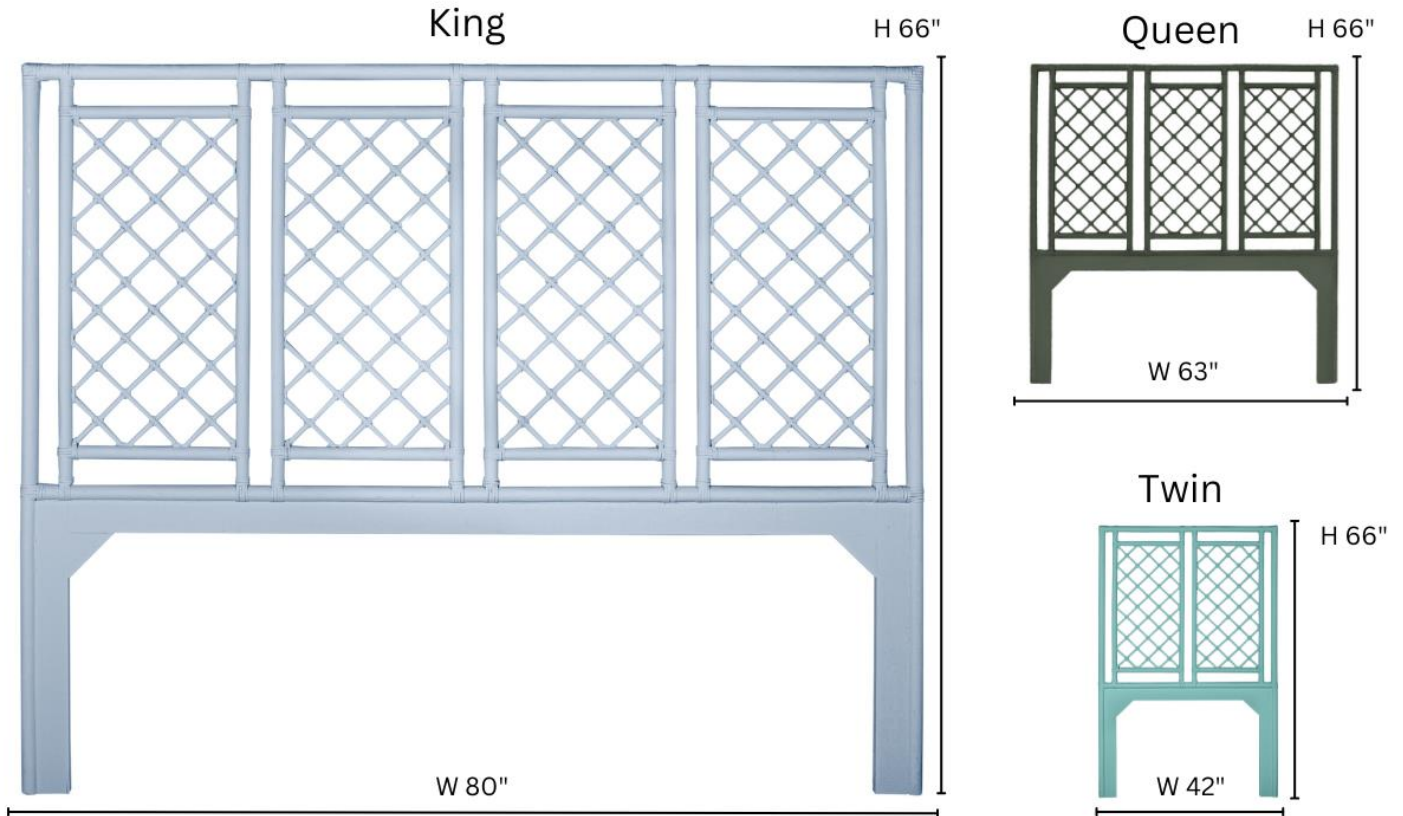

www.DavidFrancisFurniture.com

B5070 X & DIAMOND HEADBOARD

DIMENSIONS

B5070-K King: W80" x H66"

B5070-Q Queen: W63" x H66"

B5070-DBL Double*: W54 x H66"

B5070-T Twin: W42" x H66"

Floor to bottom of first rattan pole: 26.5"

PRODUCT INFORMATION

Rattan + Wood Frame

Rawhide Bindings

Suitable for contract

*Double size available by special order. Call for lead time.

CUSTOMIZATION OPTIONS

Any finish available

To ensure a perfect fit to your bed frame, our headboards are not pre-drilled nor come with hardware.