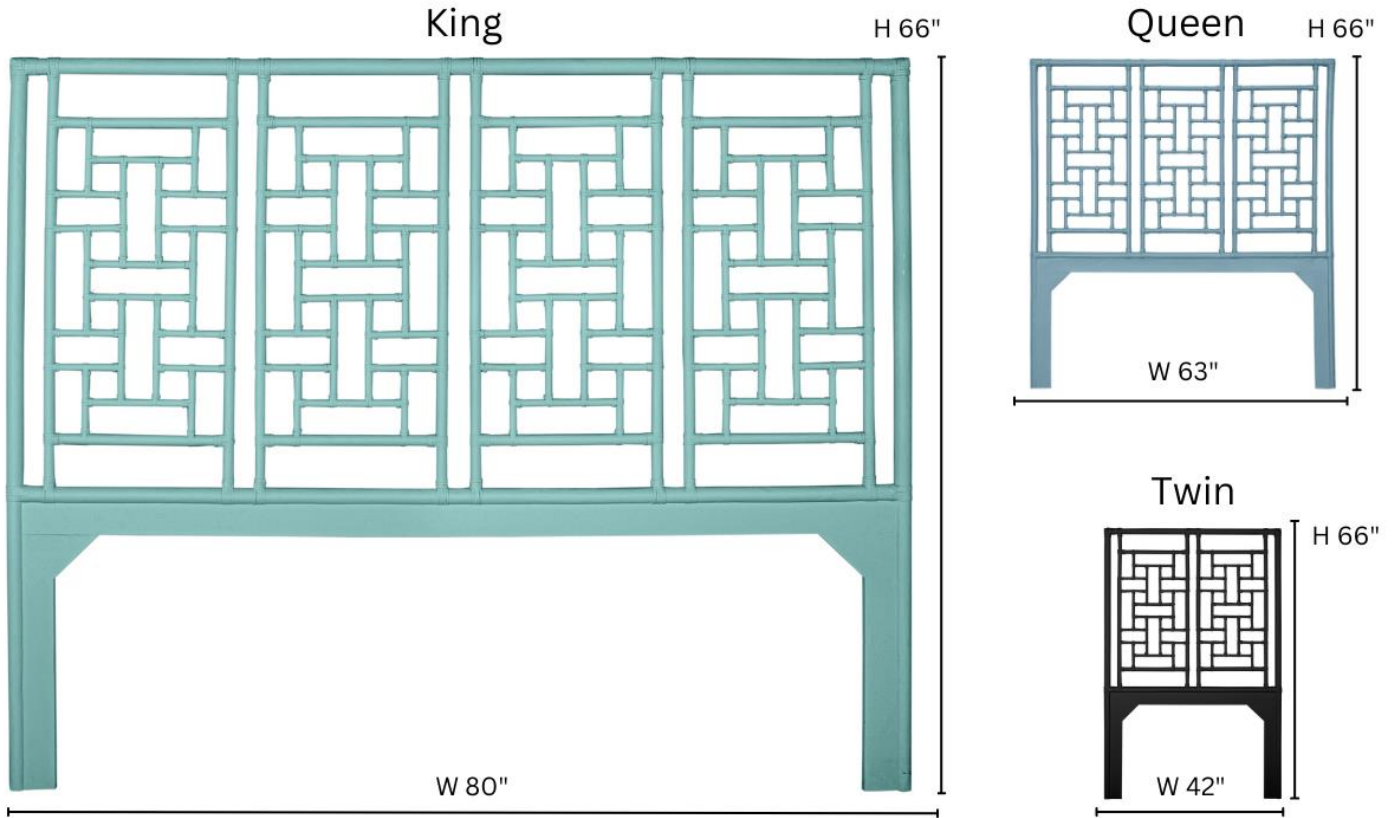

www.DavidFrancisFurniture.com

B5060 OHANA HEADBOARD

DIMENSIONS

B5060-K King: W80" x H66"

B5060-Q Queen: W63" x H66"

B5060-DBL Double*: W54 x H66"

B5060-T Twin: W42" x H66"

Floor to bottom of first rattan pole: 26"

PRODUCT INFORMATION

Rattan + Wood Frame

Rawhide Bindings

Suitable for contract

*Double size available by special order. Call for lead time.

*Double – 2 panels

CUSTOMIZATION OPTIONS

Any finish available