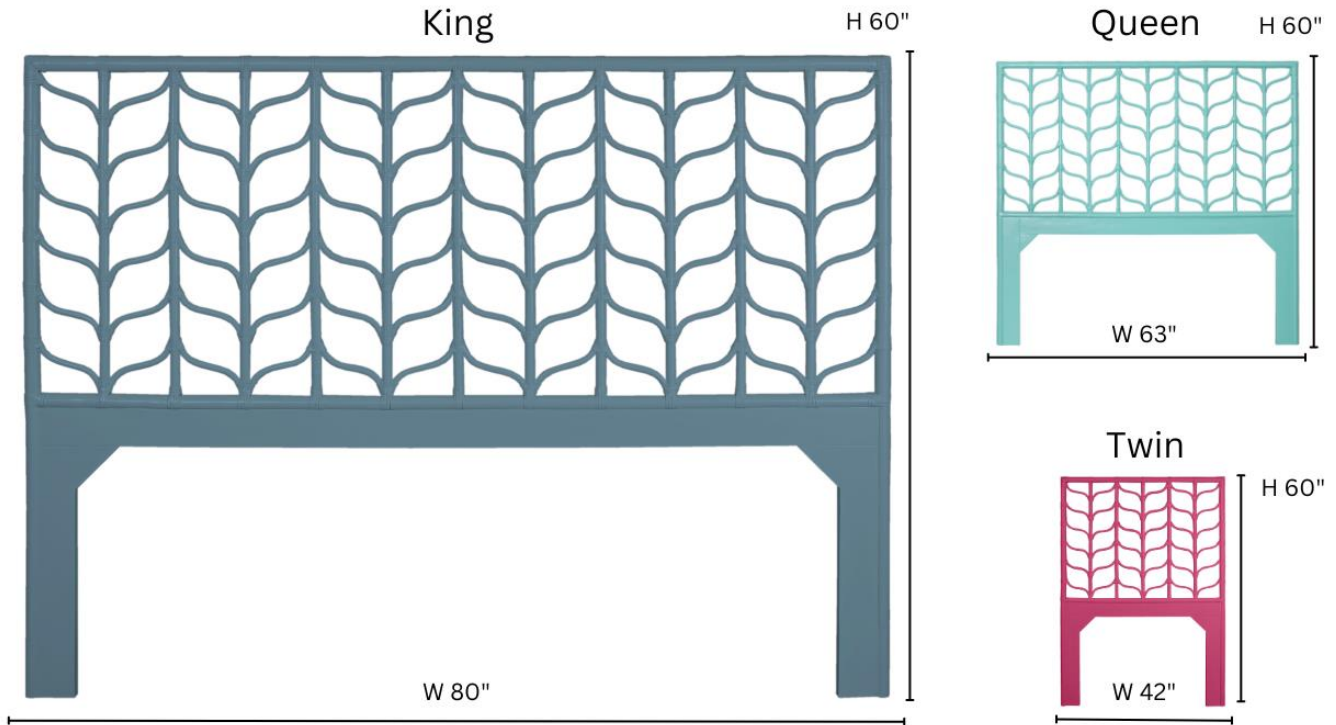

www.DavidFrancisFurniture.com

B5050 IVY HEADBOARD

DIMENSIONS

B5050-K King: W80" x H60"

B5050-Q Queen: W63" x H60"

B5050-T Twin: W42" x H60"

Floor to bottom of first rattan pole: 27"

PRODUCT INFORMATION

Rattan Frame
Rawhide Bindings
Suitable for contract

*California King & Double sizes available by special order. Call for lead time.

CUSTOMIZATION OPTIONS

Any finish available

To ensure a perfect fit to your bed frame, our headboards are not pre-drilled nor come with hardware.