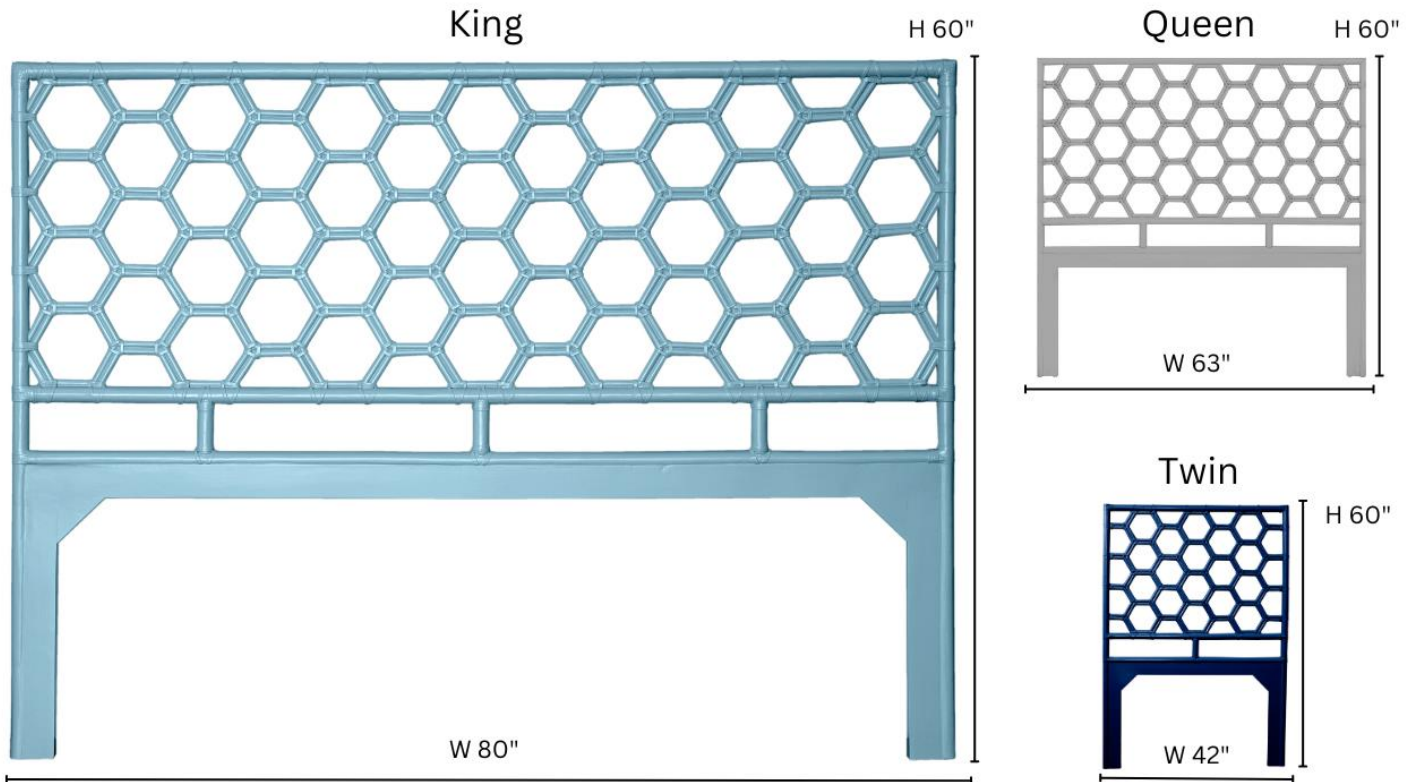

www.DavidFrancisFurniture.com

B4200 HONEYCOMB HEADBOARD

DIMENSIONS

- B4200-K** King: W80" x H60"
- B4200-Q** Queen: W63" x H60"
- B4200-DBL** Double*: W54 x H60"
- B4200-T** Twin: W42" x H60"

Floor to bottom of first rattan pole: 25.5"

PRODUCT INFORMATION

- Rattan + Wood Frame
- Rawhide Bindings
- Suitable for contract

* Double size available by special order. Call for lead time.

CUSTOMIZATION OPTIONS

Any finish available

To ensure a perfect fit to your bed frame, our headboards are not pre-drilled nor come with hardware.