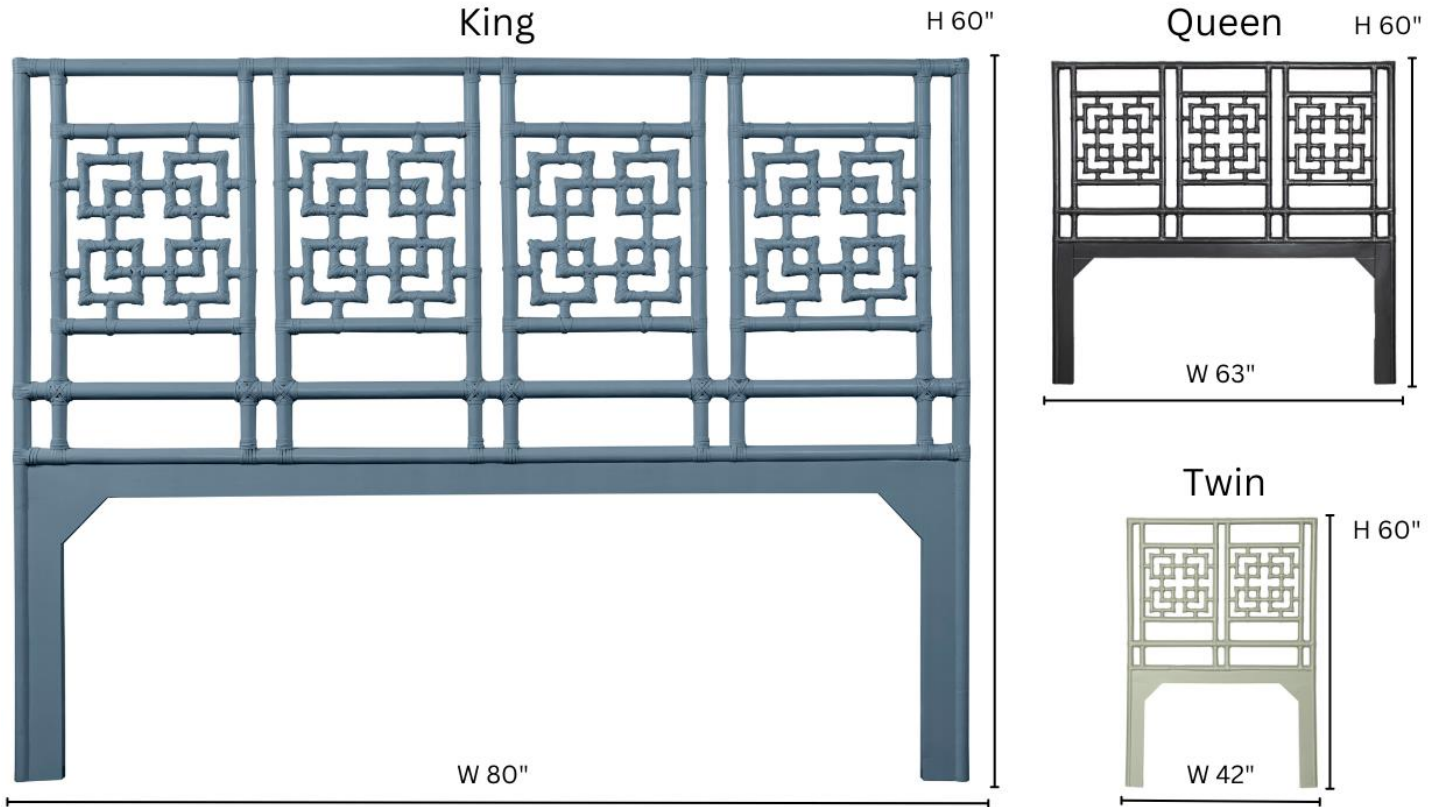

## B4100 PALM SPRINGS HEADBOARD

### DIMENSIONS

**B4100-K** King: W80" x H60"

**B4100-Q** Queen: W63" x H60"

**B4100-DBL** Double\*: W54 x H60"

**B4100-T** Twin: W42" x H60"

Floor to bottom of first rattan pole: 26.5"