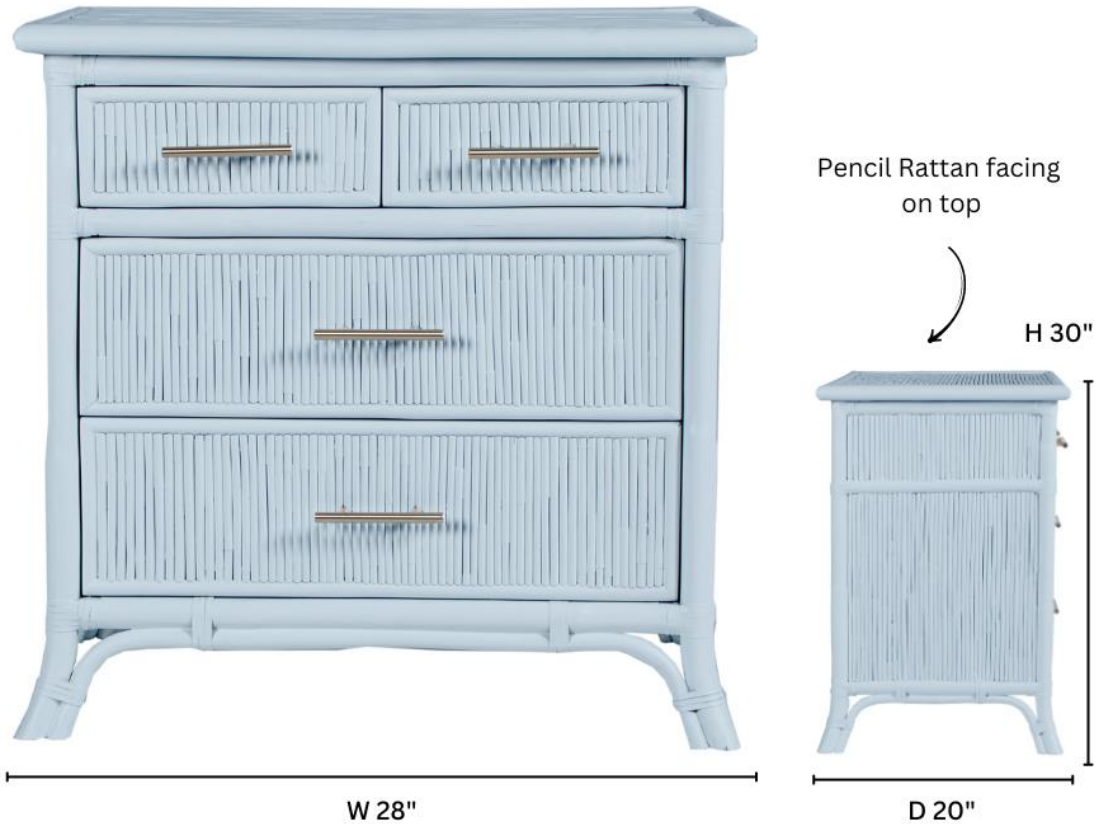

www.DavidFrancisFurniture.com

B2015 PENCIL RATTAN CHEST

DIMENSIONS

Overall: W30" x D20" x H30"

Large Interior Drawer Dimensions:
W23" x D14.5" x H5"

Small Interior Drawer Dimensions:
W10" x D14.5" x H3.5"

Drawer Weight Capacity: 25 lbs.

PRODUCT INFORMATION

Rattan + wood frame
Pencil rattan facings
Rawhide bindings
One drawer, one shelf
Wooden drawer glides
Dust covers
Drawer stops
Suitable for contract

This item is not intended for clothing storage
Anti-tip kit included