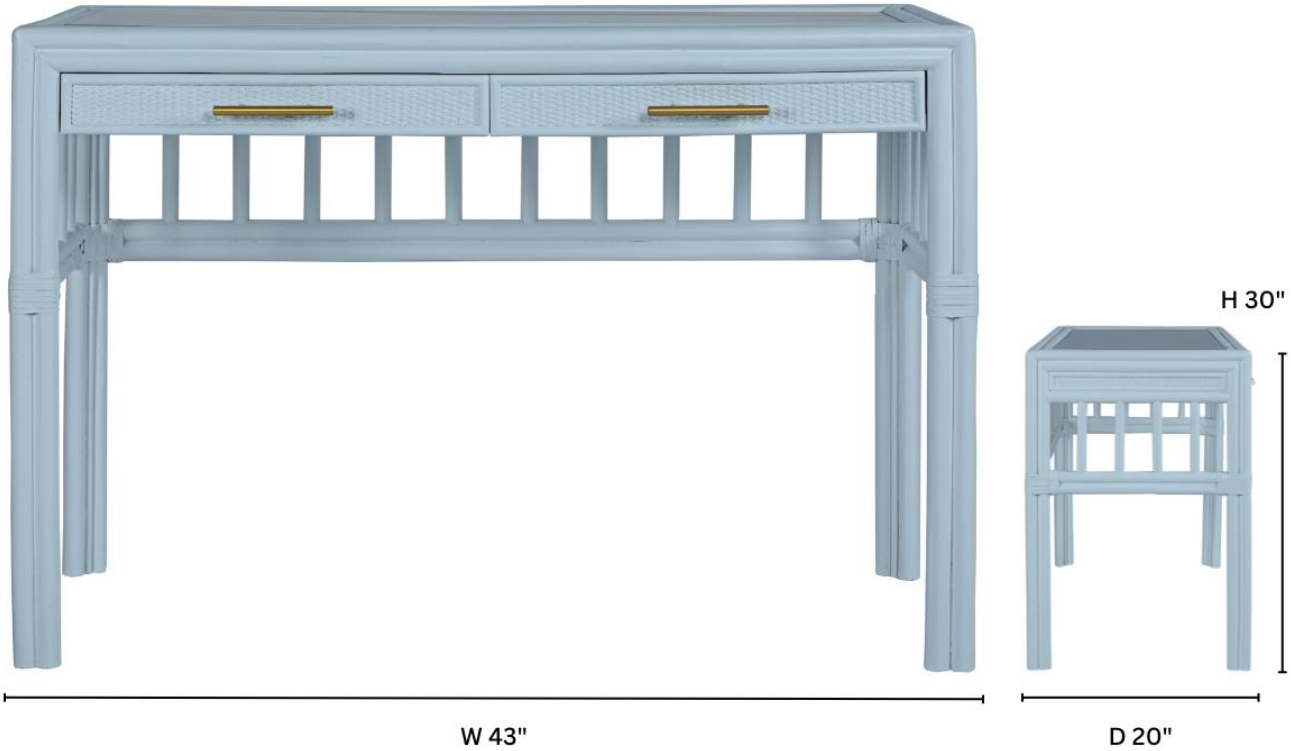

www.DavidFrancisFurniture.com

B1930-DSK COLONY DESK

DIMENSIONS

Overall: W43" x D20" x H30"

Drawer Dimensions:
W15.75" x D15" x H.75"

Drawer Weight Capacity: 20 lbs.

Leg clearance: 24.5"

PRODUCT INFORMATION

Rattan frame
Closed cane drawer facings +
side panels
Two drawers
Wooden drawer glides
Wood Top
Suitable for contract

CUSTOMIZATION OPTIONS

Any finish available
Rattan* and metal hardware
options available