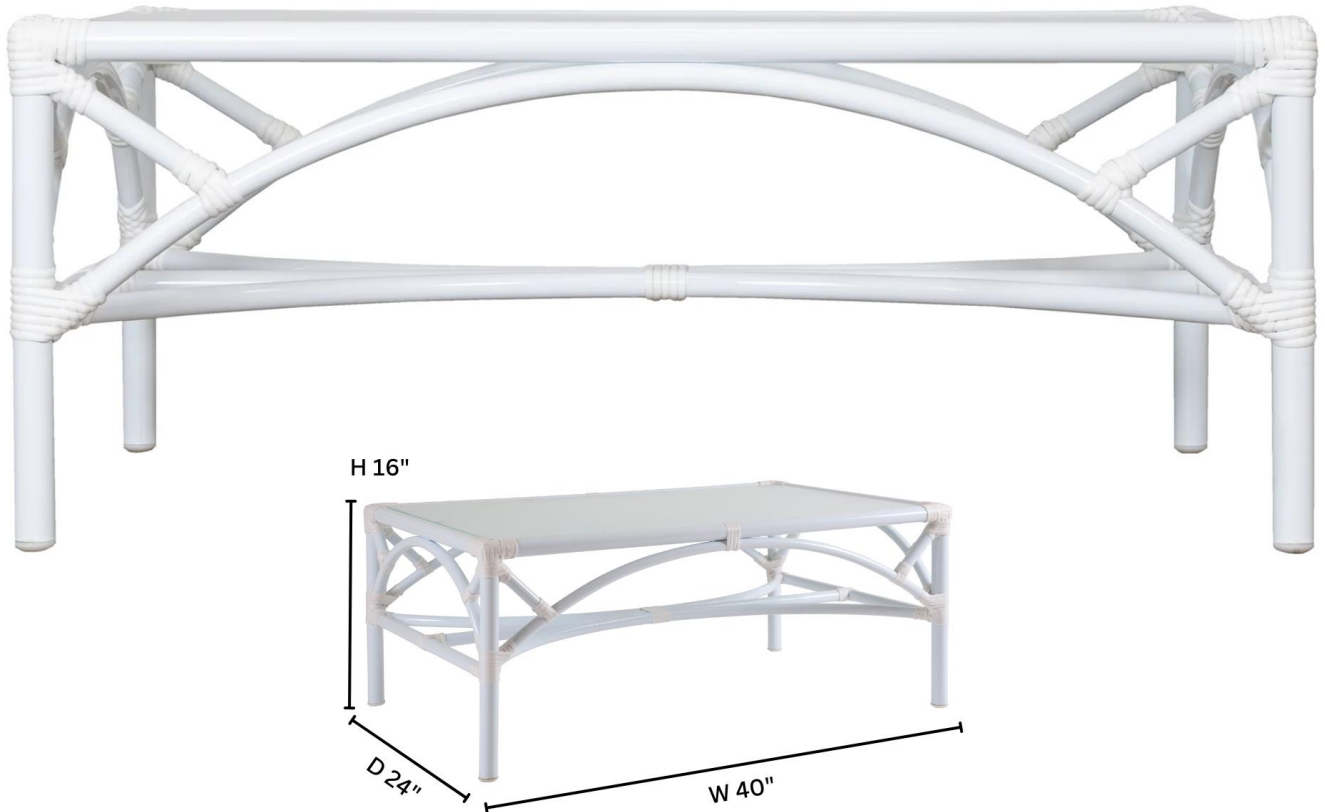

## AW7084-CFT CHIPPENDALE OUTDOOR COFFEE TABLE

### DIMENSIONS

W40" x D24" x H16"

### PRODUCT INFORMATION

Powder-coated aluminum frame  
UV-resistant wraps over welds  
Clear, tempered glass included  
Suitable for contract

### CUSTOMIZATION OPTIONS

Frame available in white, as shown