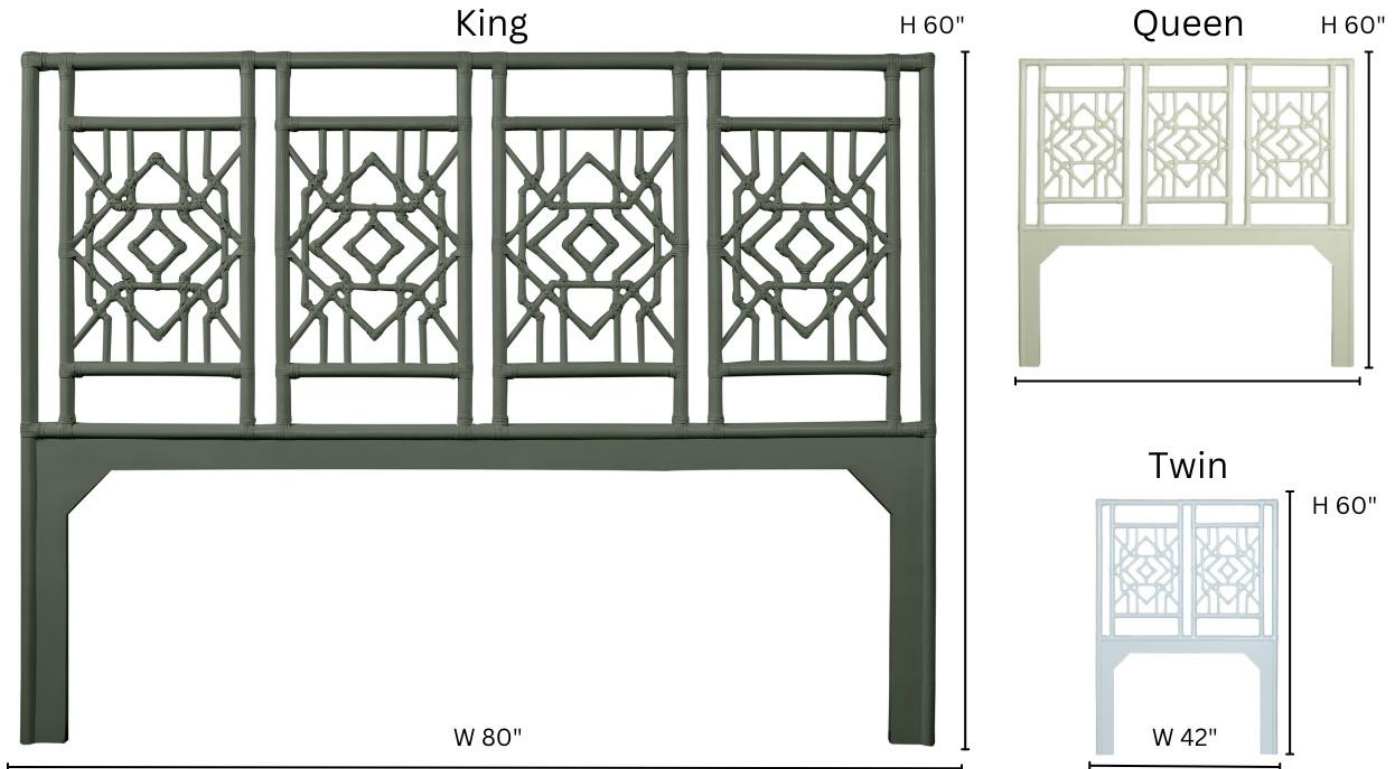

## B4600 TULUM HEADBOARD

### DIMENSIONS

**B4600-K** King: W80" x H60"

**B4600-Q** Queen: W63" x H60"

**B4600-DBL** Double\*: W54 x H60"

**B4600-T** Twin: W42" x H60"

Floor to bottom of first rattan pole: 26.5"