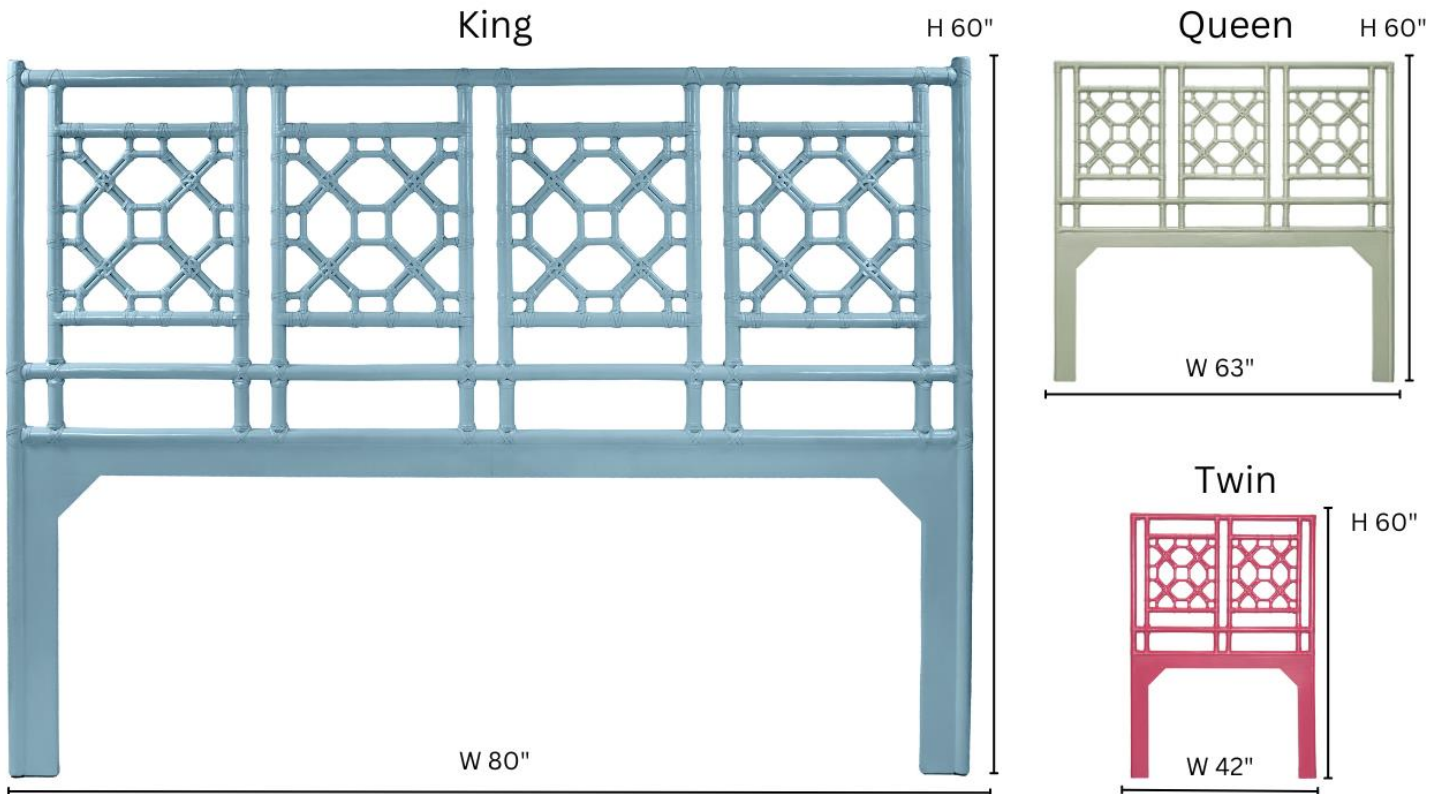

www.DavidFrancisFurniture.com

B4020 LATTICE BACK HEADBOARD

DIMENSIONS

B4020-K King: W80" x H60"

B4020-Q Queen: W63" x H60"

B4020-DBL Double*: W58 x H60"

B4020-T Twin: W42" x H60"

Floor to bottom of first rattan pole: 28.25"

PRODUCT INFORMATION

Rattan + Wood Frame

Rawhide Bindings

Suitable for contract

CUSTOMIZATION OPTIONS

Any finish available

To ensure a perfect fit to your bed frame, our headboards are not pre-drilled nor come with hardware.